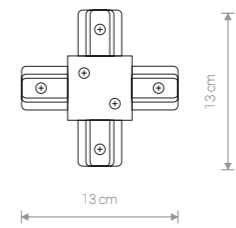

PROFILE RECESSED X-CONNECTOR

PC, miedz / PC, cooper / PC, медь
8836 ○ WH 8837 ● BL