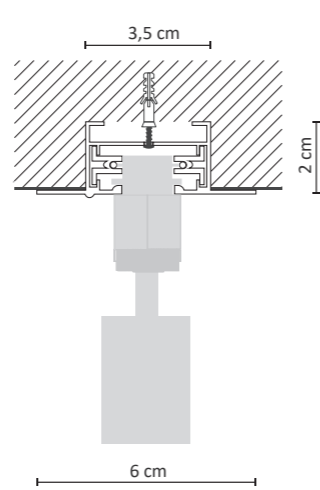

CEILING PANEL
cut out 45 mm x X

CEILING
cut out 35 mm x X

PROFILE RECESSED TRACK LIGHTS SYSTEM

1. PROFILE RECESSED TRACK 1 METER
2. PROFILE RECESSED TRACK 2 METER
3. PROFILE RECESSED POWER END CAP
4. PROFILE RECESSED L-CONNECTOR
5. PROFILE RECESSED STRAIGHT CONNECTOR
6. PROFILE RECESSED X-CONNECTOR
7. PROFILE RECESSED T-CONNECTOR
8. PROFILE RECESSED DEAD END CAP
9. PROFILE RECESSED FIXING SET

	BLACK	WHITE
1.	9013	9012
2.	9015	9014
3.	8973	8972
4.	8971	8970
5.	8968	8967
6.	8837	8836
7.	8835	8834
8.	8975	8974
9.	8805 GALVANIZED