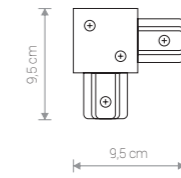

PROFILE RECESSED L-CONNECTOR

PC, miedz / PC, cooper / PC, медь
8970 ○ WH 8971 ● BL