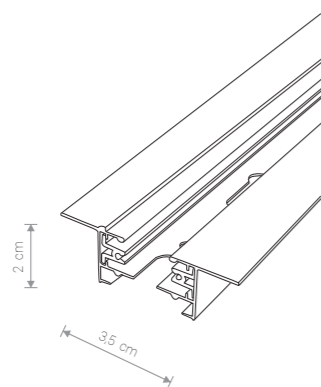

PROFILE RECESSED TRACK 1 m

aluminium / aluminium / алюминия
9012 ○ WH 9013 ● BL

PROFILE RECESSED TRACK 2 m

aluminium / aluminium / алюминия
9014 ○ WH 9015 ● BL

PROFILE RECESSED STRAIGHT CONNECTOR

PC, miedz / PC, cooper / PC, медь
8967 ○ WH 8968 ● BL