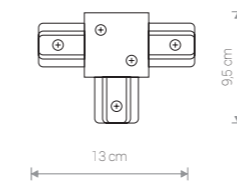

PROFILE RECESSED T-CONNECTOR

PC, miedz / PC, cooper / PC, медь
8834 ○ WH 8835 ● BL