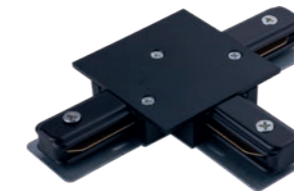

PROFILE RECESSED T-CONNECTOR

PC, miedz / PC, cooper / PC, медь
8834 ○ WH 8835 ● BL