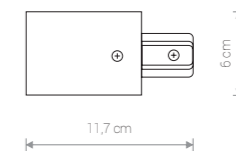

PROFILE RECESSED POWER END CAP

PC, miedz / PC, cooper / PC, медь
8972 ○ WH 8973 ● BL