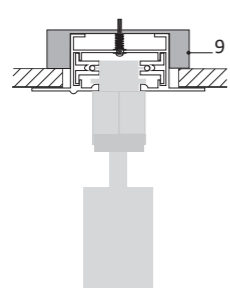

CEILING PANEL

CEILING PANEL
cut out 45 mm x X