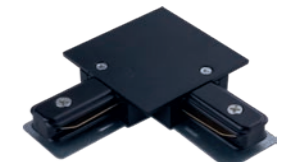

PROFILE RECESSED L-CONNECTOR

PC, miedz / PC, cooper / PC, медь
8970 ○ WH 8971 ● BL