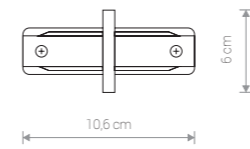

PROFILE RECESSED STRAIGHT CONNECTOR

PC, miedz / PC, cooper / PC, медь
8967 ○ WH 8968 ● BL