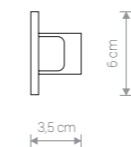

PROFILE RECESSED DEAD END CAP

PC / PC / PC
8974 ○ WH 8975 ● BL