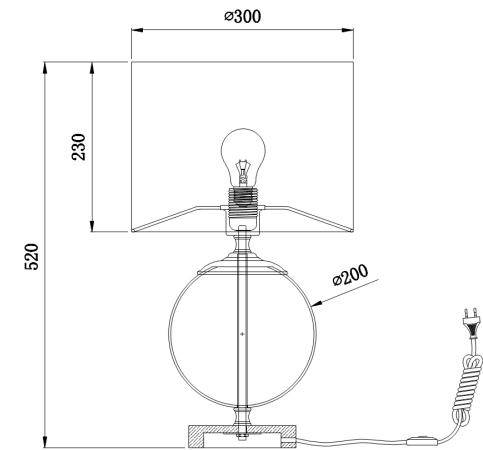

Instruction

Collection: TABLE & FLOOR

Series: LOWELL

Model: Z533TL-01N

Ceiling

- Ceiling

1 x E27 (40W)

MAYTONI
DECORATIVE LIGHTING