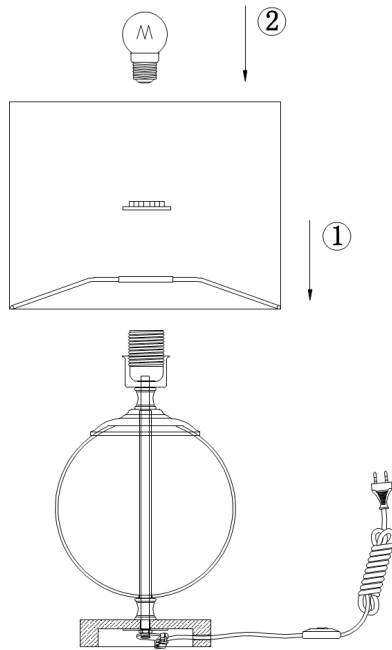

Instruction

Collection: TABLE & FLOOR

Series: LOWELL

Model: Z533TL-01N

Ceiling

- Ceiling

1 x E27 (40W)

MAYTONI
DECORATIVE LIGHTING