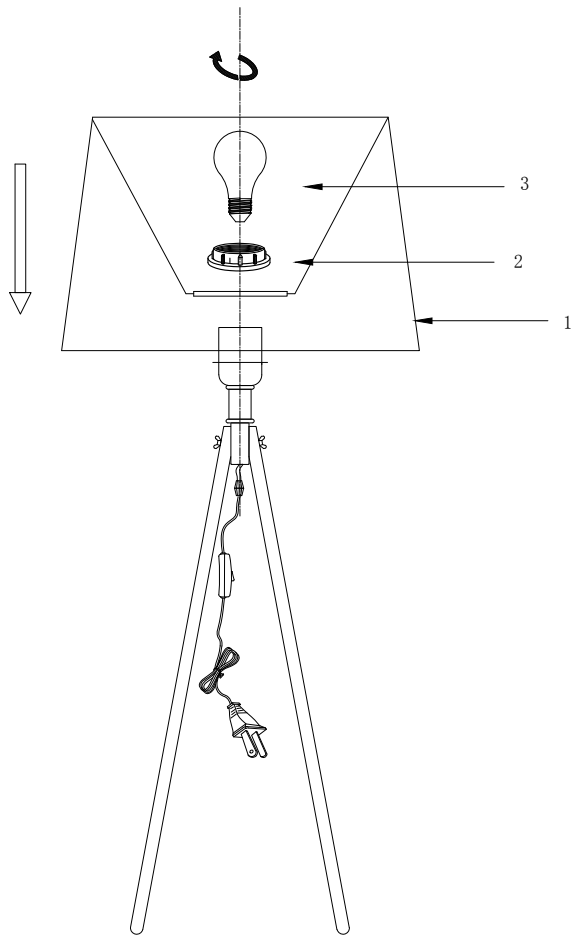

# Instruction

Z177-FL-01-BR

1 x E27 (60W)

Model: Z177-FL-01-BR  
Collection: Table & Floor  
Series: Calvin

Floor Lamps