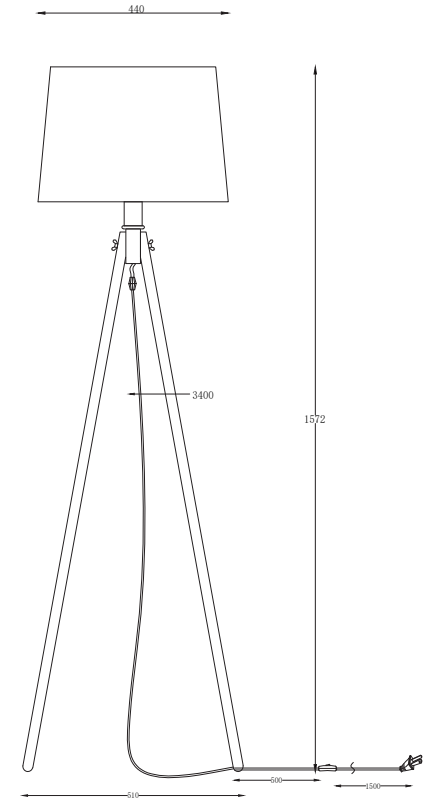

# Instruction

Z177-FL-01-BR

1 x E27 (60W)

Model: Z177-FL-01-BR  
Collection: Table & Floor  
Series: Calvin

Floor Lamps