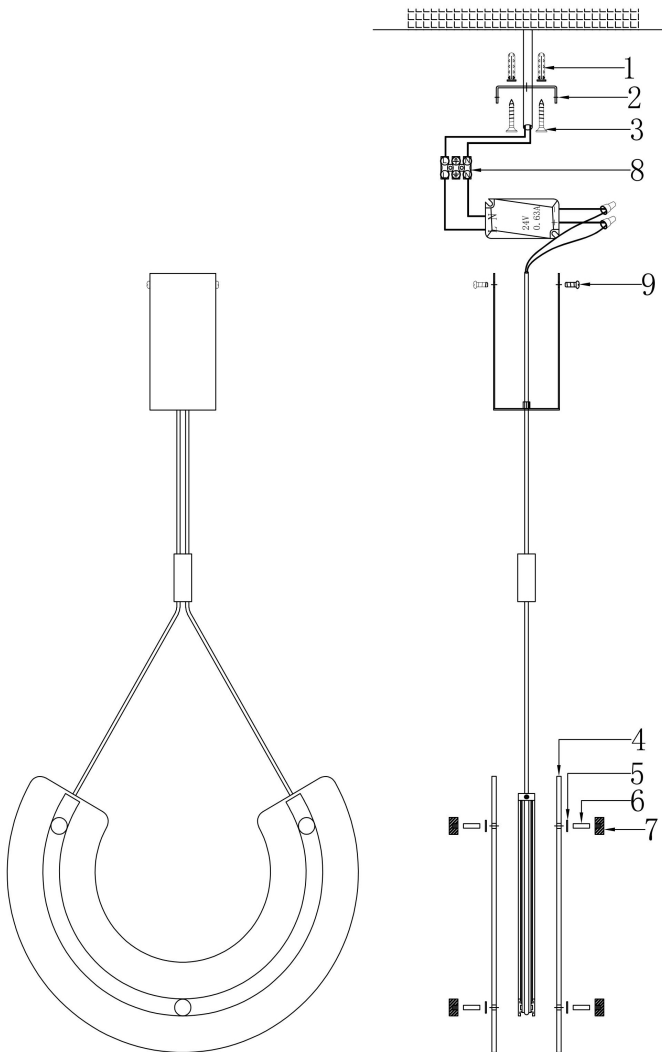

Instruction

P091PL-L18G3K

MAX 10W
350 Lumen

Model: P091PL-L18G3K
Collection: Pendant
Series: Maya
Pendant Lamps