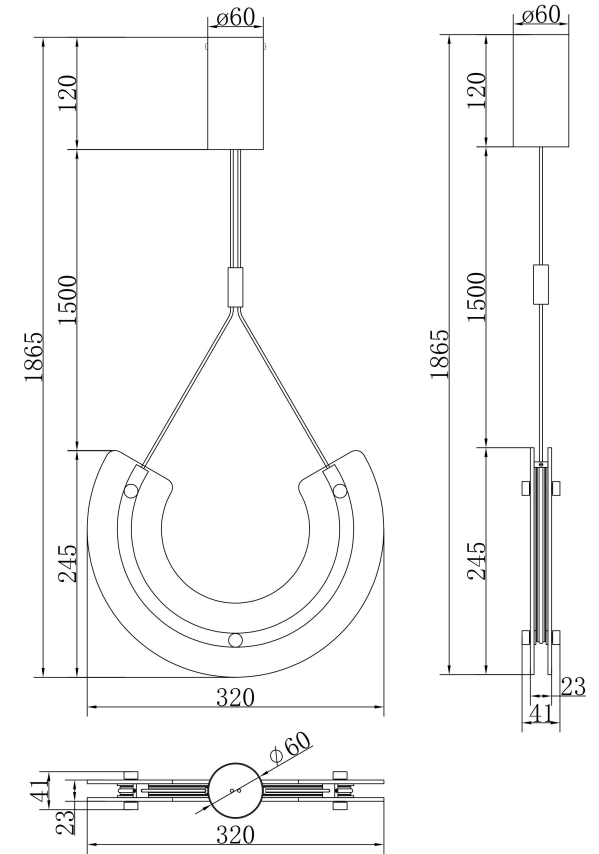

Instruction

P091PL-L18G3K

MAX 10W
350 Lumen

Model: P091PL-L18G3K
Collection: Pendant
Series: Maya
Pendant Lamps