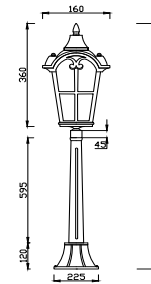

Instruction

O413FL-01BZ1

1xE27 60W

Model: O413FL-01BZ1

Collection: Outdoor

Floor Lamps