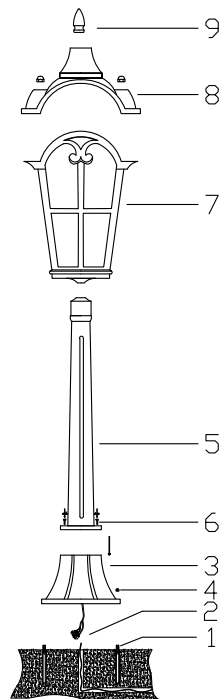

Instruction

O413FL-01BZ1

1xE27 60W

Model: O413FL-01BZ1

Collection: Outdoor

Floor Lamps