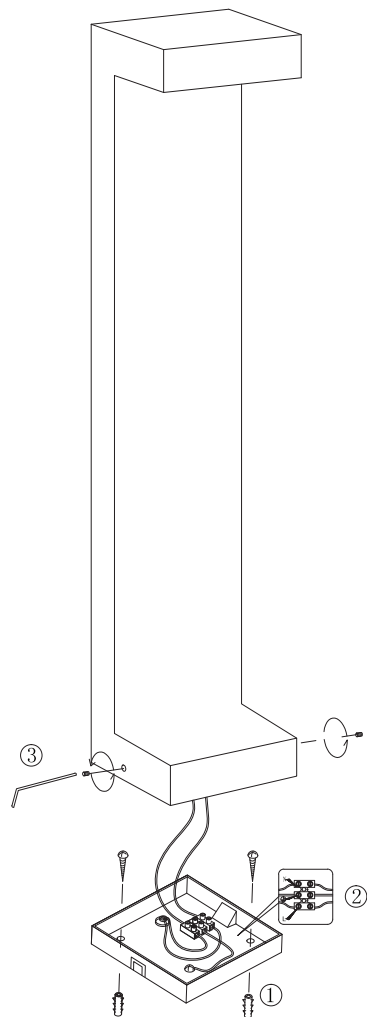

# Instruction

O013FL-L9B

MAX 9W  
460 Lumen

Model: O013FL-L9B  
Collection: Outdoor  
Series: Barclay Street

Floor Lamps