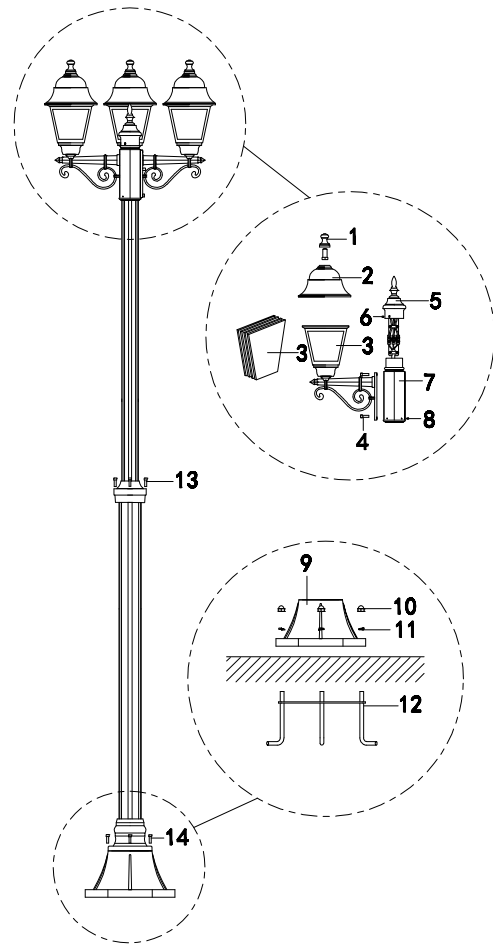

Instruction

O003FL-03B

3 x E27 (60W)

Model: O003FL-03B
Collection: Outdoor
Series: Abbey Road

Floor Lamps