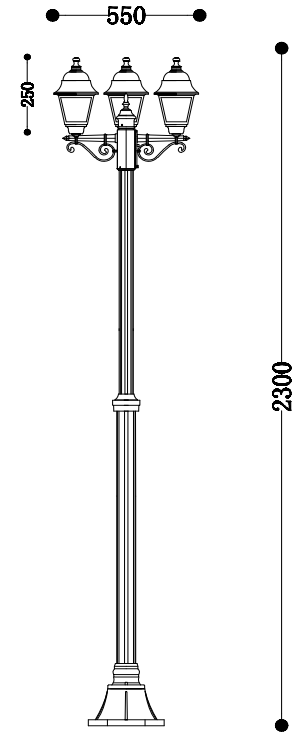

Instruction

O003FL-03B

3 x E27 (60W)

Model: O003FL-03B
Collection: Outdoor
Series: Abbey Road

Floor Lamps