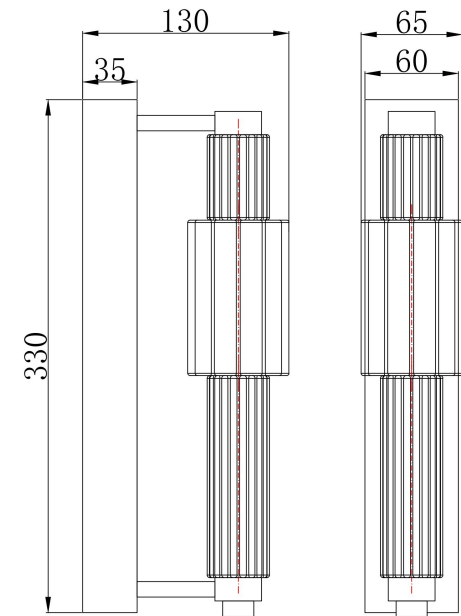

## Instruction

### MOD308WL-L9CH3K

MAX 8W  
800 Lumen

Model: MOD308WL-L9CH3K

Collection: Modern

Wall Lamps