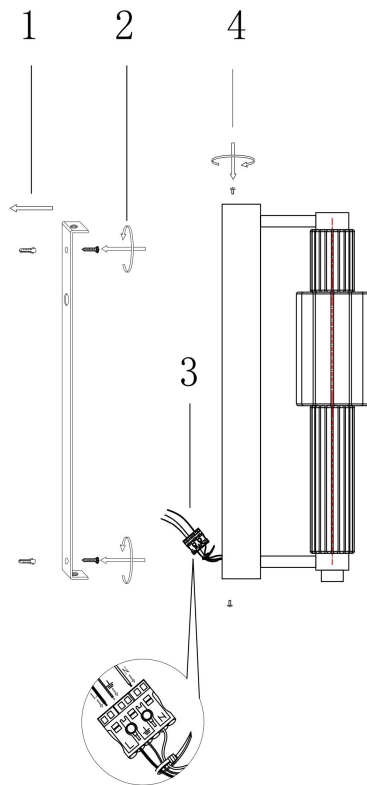

## Instruction

### MOD308WL-L9CH3K

MAX 8W  
800 Lumen

Model: MOD308WL-L9CH3K

Collection: Modern

Wall Lamps