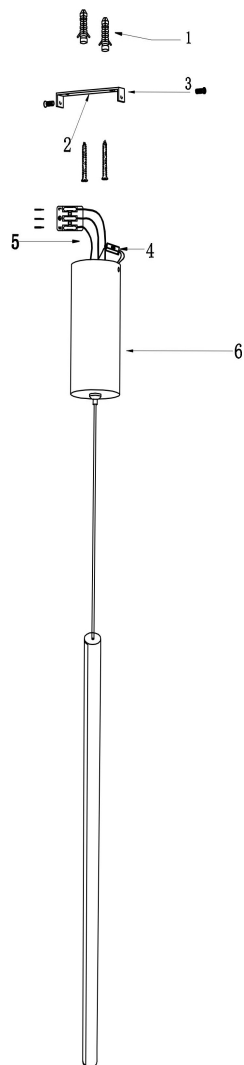

# Instruction

## MOD246PL-L24BK1

MAX 15W  
750 Lumen

Model: MOD246PL-L24BK1

Collection: Modern

Series: Серия - 246

Pendant Lamps