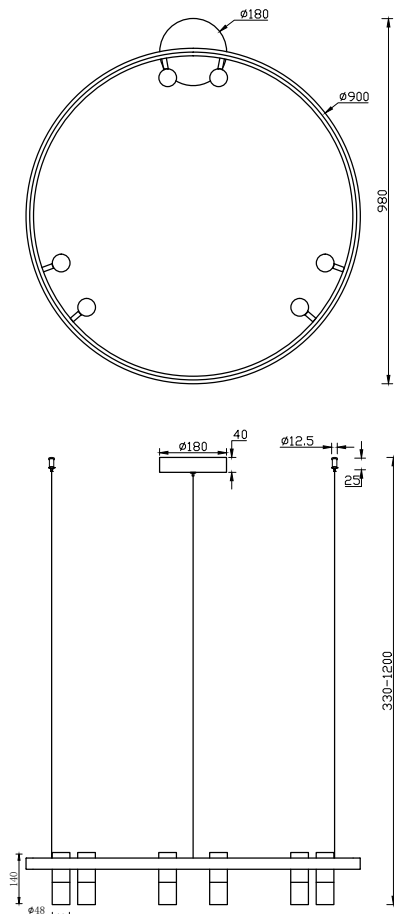

## MOD102PL-L42B4K

MAX 42W  
4000 Lumen

Model: MOD102PL-L42B4K  
Collection: Technical  
Series: Satellite

Pendant Lamps