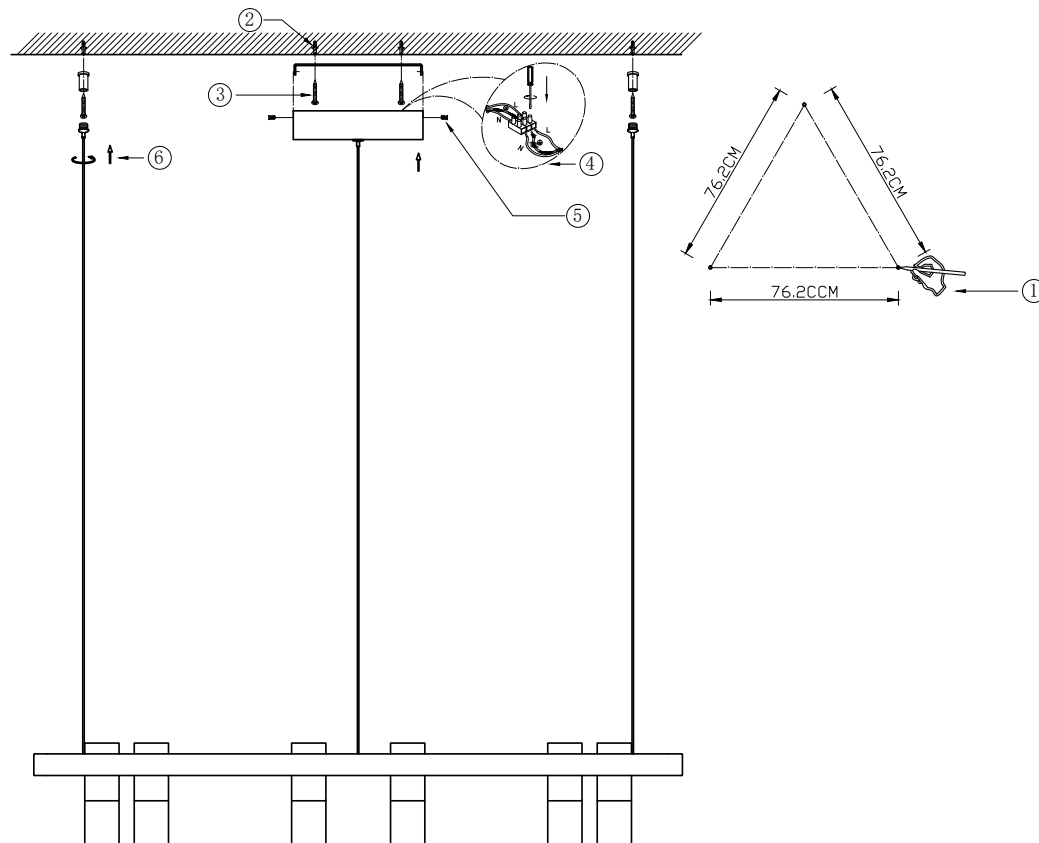

## MOD102PL-L42B4K

MAX 42W  
4000 Lumen

Model: MOD102PL-L42B4K  
Collection: Technical  
Series: Satellite

Pendant Lamps