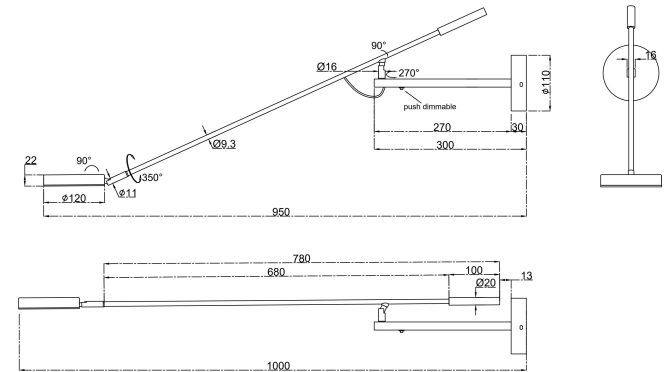

NO.1

NO.2

NO.3

MAX 6W
380 Lumen

Model: MOD070WL-L6W3K

Collection: Modern

Series: Fad

Wall Lamps