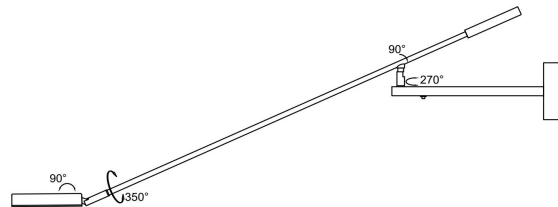

NO.1

NO.2

NO.3

MAX 6W
380 Lumen

Model: MOD070WL-L6W3K

Collection: Modern

Series: Fad

Wall Lamps