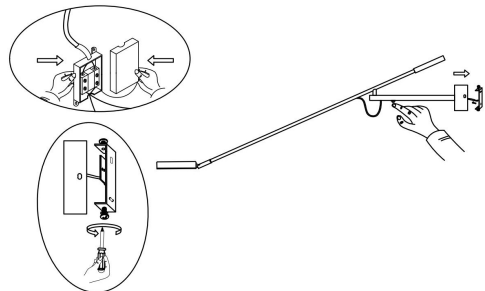

NO.1

NO.2

NO.3

MAX 6W
380 Lumen

Model: MOD070WL-L6W3K

Collection: Modern

Series: Fad

Wall Lamps