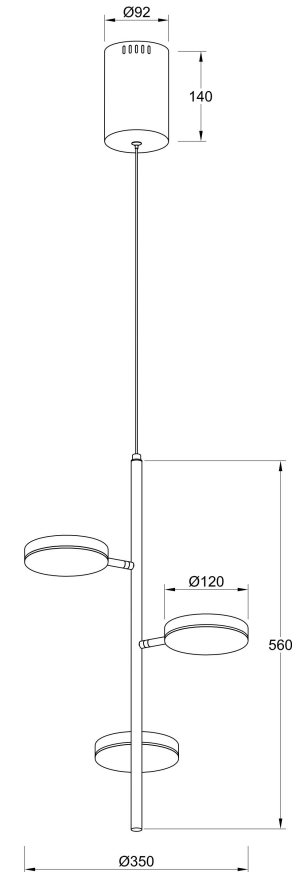

Instruction

MOD070PL-L18B3K

MAX 18W
1 100 Lumen

Model: MOD070PL-L18B3K

Collection: Modern

Pendant Lamps