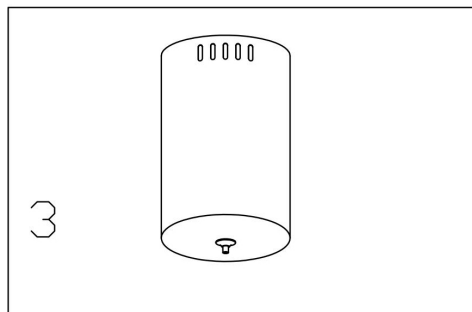

Instruction

MOD070PL-L18B3K

MAX 18W
1 100 Lumen

Model: MOD070PL-L18B3K

Collection: Modern

Pendant Lamps