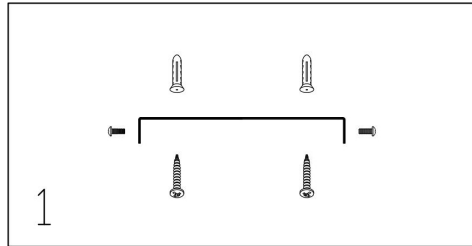

Instruction

MOD070PL-L18B3K

MAX 18W
1 100 Lumen

Model: MOD070PL-L18B3K

Collection: Modern

Pendant Lamps