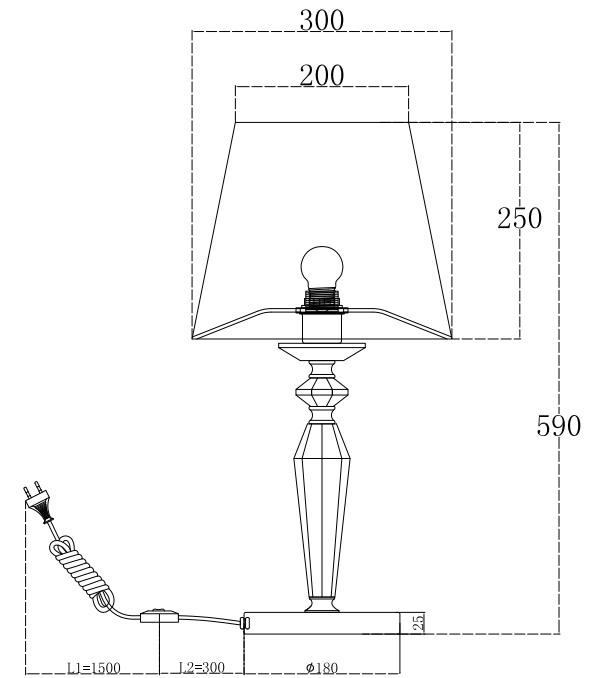

Instruction

MOD064TL-01N

1 x E27 (60W)

Model: MOD064TL-01N
Collection: Neoclassic
Series: Beira

Table Lamps