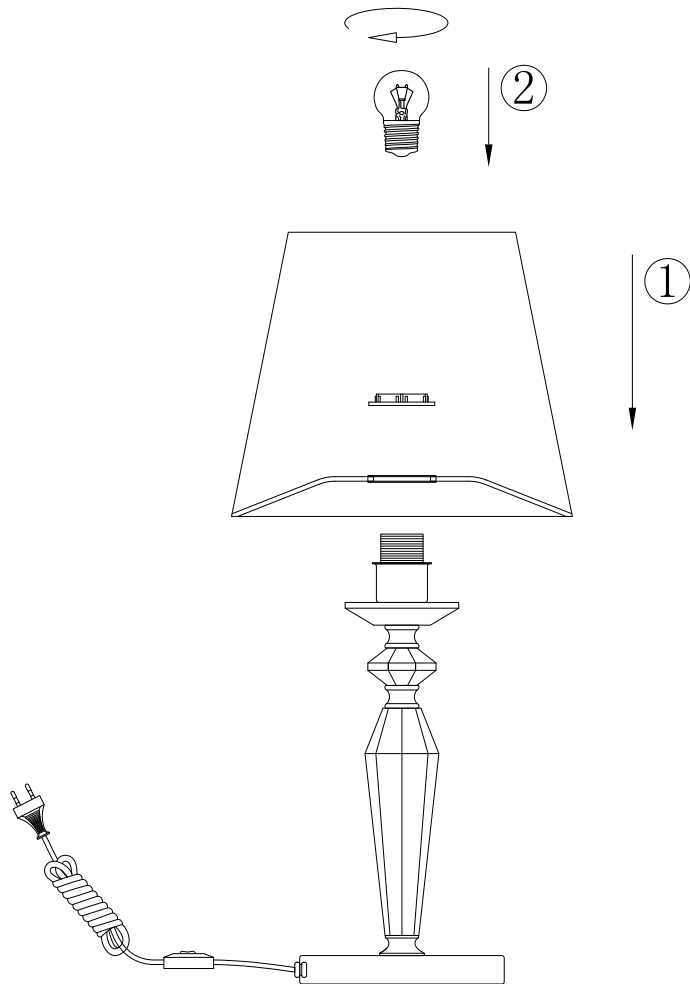

Instruction

MOD064TL-01N

1 x E27 (60W)

Model: MOD064TL-01N
Collection: Neoclassic
Series: Beira

Table Lamps