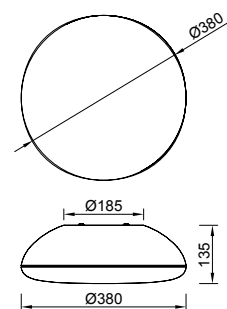

8133 Madera-Wood
4L x E27 (not included)

8147 Oro-Gold
4L x E27 (not included)

ABS/Acrílico-ABS/Acrylic 100-240V~50/60Hz E27 máx.20WLed