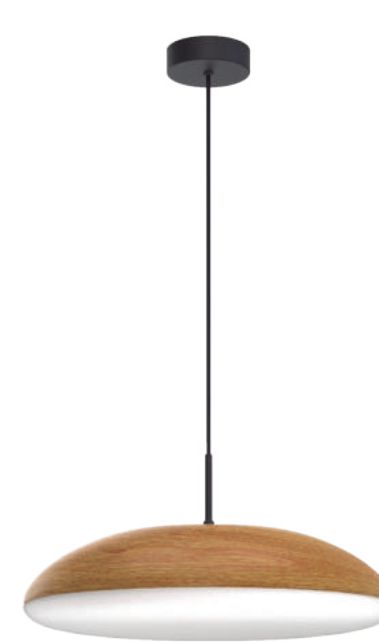

8137 Blanco-White
4L × E27 (not included)

8138 Negro-Black
4L × E27 (not included)

8140 Blanco-White
6L × E27 (not included)

8141 Negro-Black
6L × E27 (not included)

8139 Madera-Wood
4L × E27 (not included)

8149 Oro-Gold
4L × E27 (not included)

8142 Madera-Wood
6L × E27 (not included)

8150 Oro-Gold
6L × E27 (not included)

ABS/Acrílico-ABS/Acrylic 100-240V~50/60Hz E27 máx.20WLed

8134 Blanco-White
6L x E27 (not included)

8135 Negro-Black
6L x E27 (not included)

8136 Madera-Wood
6L x E27 (not included)

8148 Oro-Gold
6L x E27 (not included)

ABS/Acrílico-ABS/Acrylic 100-240V~50/60Hz E27 máx.20WLed

8131 Blanco-White
4L x E27 (not included)