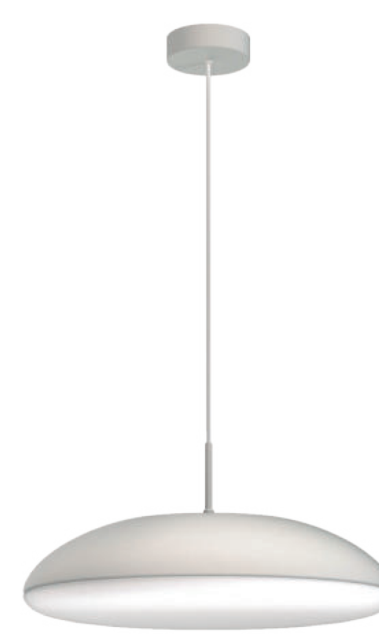

8137 Blanco-White
4L × E27 (not included)

8138 Negro-Black
4L × E27 (not included)

8140 Blanco-White
6L × E27 (not included)

8141 Negro-Black
6L × E27 (not included)

8139 Madera-Wood
4L × E27 (not included)

8149 Oro-Gold
4L × E27 (not included)

8142 Madera-Wood
6L × E27 (not included)

8150 Oro-Gold
6L × E27 (not included)

ABS/Acrílico-ABS/Acrylic 100-240V~50/60Hz E27 máx.20WLed

8134 Blanco-White
6L x E27 (not included)

8135 Negro-Black
6L x E27 (not included)

8136 Madera-Wood
6L x E27 (not included)

8148 Oro-Gold
6L x E27 (not included)

ABS/Acrílico-ABS/Acrylic 100-240V~50/60Hz E27 máx.20WLed

8131 Blanco-White
4L x E27 (not included)