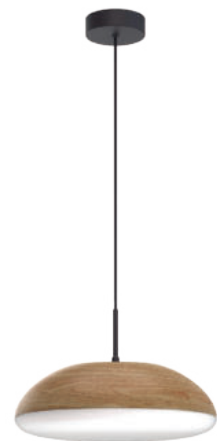

8137 Blanco-White
4L × E27 (not included)

8138 Negro-Black
4L × E27 (not included)

8140 Blanco-White
6L × E27 (not included)

8141 Negro-Black
6L × E27 (not included)

8139 Madera-Wood
4L × E27 (not included)

8149 Oro-Gold
4L × E27 (not included)

8142 Madera-Wood
6L × E27 (not included)

8150 Oro-Gold
6L × E27 (not included)

ABS/Acrílico-ABS/Acrylic 100-240V~50/60Hz E27 máx.20WLed

8134 Blanco-White
6L x E27 (not included)

8135 Negro-Black
6L x E27 (not included)

8136 Madera-Wood
6L x E27 (not included)

8148 Oro-Gold
6L x E27 (not included)

ABS/Acrílico-ABS/Acrylic 100-240V~50/60Hz E27 máx.20WLed

8131 Blanco-White
4L x E27 (not included)