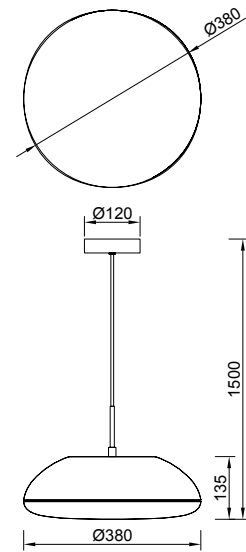

8137 Blanco-White
4L × E27 (not included)

8138 Negro-Black
4L × E27 (not included)

8140 Blanco-White
6L × E27 (not included)

8141 Negro-Black
6L × E27 (not included)

8139 Madera-Wood
4L × E27 (not included)