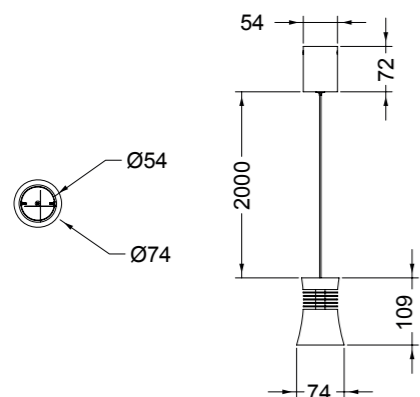

7788
pág. 214

TIR LENS

UGR<16

Aluminio-Aluminium 220-240V - 50/60Hz CRI: > 90

PAGODA

Lámpara-Pendant lamp

7790 Blanco-White
1x GU10 (no incl)

7791 Negro-Black
1x GU10 (no incl)

7788
pág. 214

NOT INCLUDED

IP20

Aluminio-Aluminium 100-240V ~ 50/60Hz GU10 máx. 12W LED (no incl)

PAGODA

by David Villalba

7788 Blanco-White

1x GU10

7789 Negro-Black

1x GU10

7787
pág. 164

Metal-Metal 100-240V ~ 50/60Hz máx. 12W LED

PAGODA

CRI≥90 UGR<16

7780 Blanco-White
LED 12,5W 3000K 950lm

7781 Blanco-White
LED 12,5W 4000K 1050lm

7782 Negro-Black
LED 12,5W 3000K 950lm

7783 Negro-Black
LED 12,5W 4000K 1050lm

TIR LENS

UGR<16

Aluminio-Aluminium 220-240V~ 50/60Hz CRI: > 90