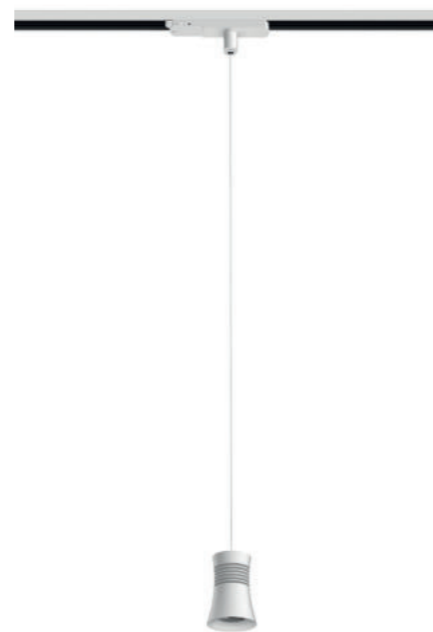

PAGODA

by David Villalba

Lámpara-Pendant lamp

CRI≥90 UGR<16

7784 Blanco-White
LED 12,5W 3000K 950lm

7785 Blanco-White
LED 12,5W 4000K 1050lm

7786 Negro-Black
LED 12,5W 3000K 950lm

7787 Negro-Black
LED 12,5W 4000K 1050lm

7788
pág. 214

TIR LENS

UGR<16

Aluminio-Aluminium 220-240V - 50/60Hz CRI: > 90

PAGODA

Lámpara-Pendant lamp

7790 Blanco-White
1x GU10 (no incl)

7791 Negro-Black
1x GU10 (no incl)

7789 Negro-Black

1x GU10

7787
pág. 164

Metal-Metal 100-240V ~ 50/60Hz máx. 12W LED

PAGODA

CRI≥90 UGR<16

7780 Blanco-White
LED 12,5W 3000K 950lm

7781 Blanco-White
LED 12,5W 4000K 1050lm

7782 Negro-Black
LED 12,5W 3000K 950lm

7783 Negro-Black
LED 12,5W 4000K 1050lm

TIR LENS

UGR<16

Aluminio-Aluminium 220-240V~ 50/60Hz CRI: > 90