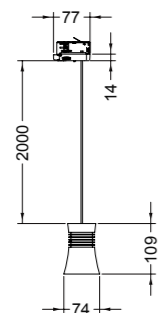

7789 Negro-Black

1x GU10

7787
pág. 164

Metal-Metal 100-240V ~ 50/60Hz máx. 12W LED

PAGODA

CRI≥90 UGR<16

7780 Blanco-White
LED 12,5W 3000K 950lm

7781 Blanco-White
LED 12,5W 4000K 1050lm