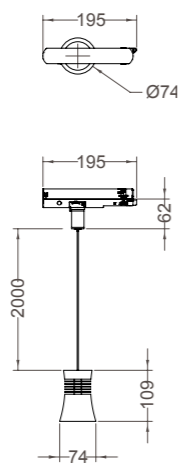

7789 Negro-Black

1x GU10

7787
pág. 164

Metal-Metal 100-240V ~ 50/60Hz máx. 12W LED

PAGODA

CRI≥90 UGR<16

7780 Blanco-White
LED 12,5W 3000K 950lm

7781 Blanco-White
LED 12,5W 4000K 1050lm