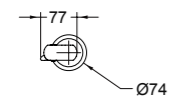

7789 Negro-Black

1x GU10

7787
pág. 164

Metal-Metal 100-240V ~ 50/60Hz máx. 12W LED

PAGODA

CRI≥90 UGR<16

7780 Blanco-White
LED 12,5W 3000K 950lm

7781 Blanco-White
LED 12,5W 4000K 1050lm