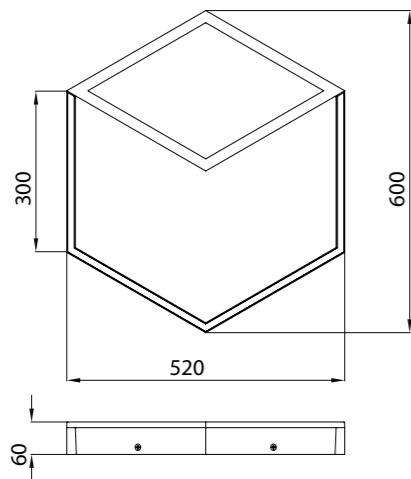

7760 Blanco Mate-Matt White
LED 18W+30W 2700lm

7761 Blanco Mate-Matt White
LED 18W+30W 2700lm
Dimmable

7762 Negro Mate-Matt Black
LED 18W+30W 2700lm

7763 Negro Mate-Matt Black
LED 18W+30W 2700lm
Dimmable

Aluminio-Aluminium 220-240V~ 50/60Hz CRI: > 80