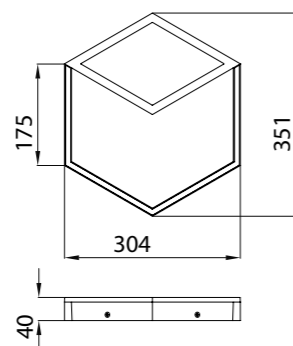

7593 Negro-Black
LED 12W +14W 3000K 1630lm
Dimmable