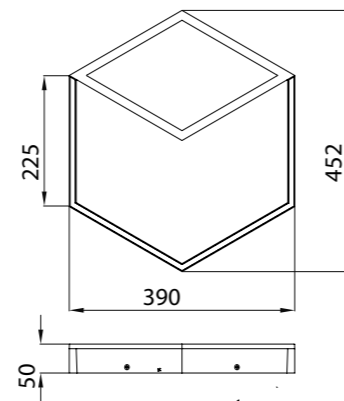

7597 Negro-Black
LED 13,5W + 20W 3000K 1870lm
Dimmable

Aluminio-Aluminium 220-240V~ 50/60Hz CRI: > 80