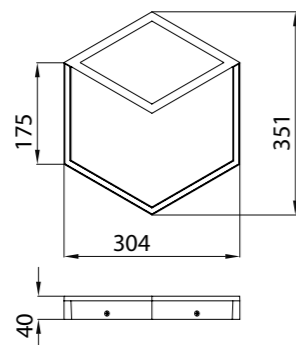

7590 Blanco-White
LED 12W+14W 3000K 1630lm

7594 Blanco-White
LED 13,5W + 20W 3000K 1870lm

7591 Blanco-White
LED 12W+14W 3000K 1630lm
Dimmable

7595 Blanco-White
LED 13,5W + 20W 3000K 1870lm
Dimmable

Aluminio-Aluminium 220-240V~ 50/60Hz CRI: > 80