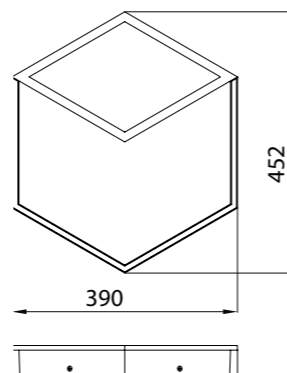

7590 Blanco-White
LED 12W+14W 3000K 1630lm

7594 Blanco-White
LED 13,5W + 20W 3000K 1870lm

7591 Blanco-White
LED 12W+14W 3000K 1630lm
Dimmable

7595 Blanco-White
LED 13,5W + 20W 3000K 1870lm
Dimmable

Aluminio-Aluminium 220-240V~ 50/60Hz CRI: > 80