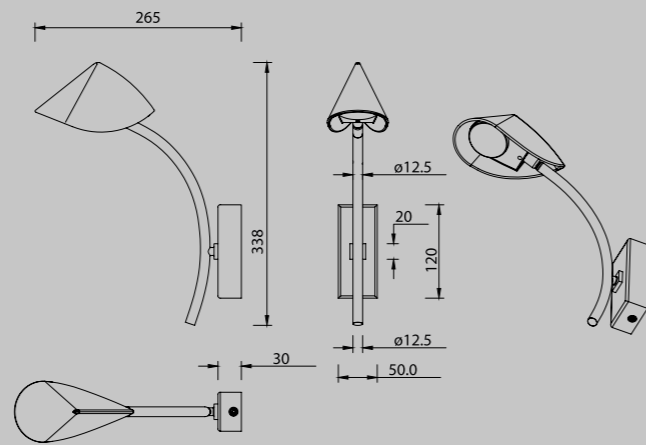

CAPUCCINA

7575 Blanco-White
LED 7W 3000K 630lm

7583 Negro-Black
LED 7W 3000K 630lm

Aluminio/metal-Aluminium/metal 220-240V~ 50/60Hz CRI> 80 Registered N° 008635742-0006