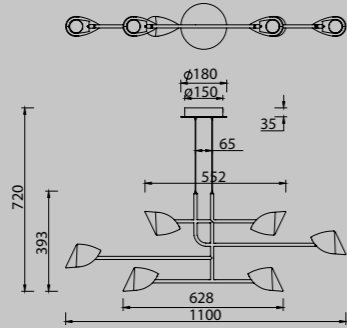

CAPUCCINA

7578 Negro-Black
LED 61,5W 3000K 4000lm

7570 Blanco-White
LED 61,5W 3000K 4000lm

7579 Negro-Black
LED 45W 3000K 3100lm

7571 Blanco-White
LED 45W 3000K 3100lm

Aluminio/metal-Aluminium/metal 220-240V~50/60Hz CRI> 80 Registered N° 008635742-0006

7580 Negro-Black
LED 44,5W 3000K 3100lm

7572 Blanco-White
LED 44,5W 3000K 3100lm

Aluminio/metal-Aluminium/metal 220-240V~ 50/60Hz CRI> 80 Registered N°

CAPUCCINA

7585 Negro-Black
LED 8,5W 3000K 600lm

7577 Blanco-White
LED 8,5W 3000K 600lm