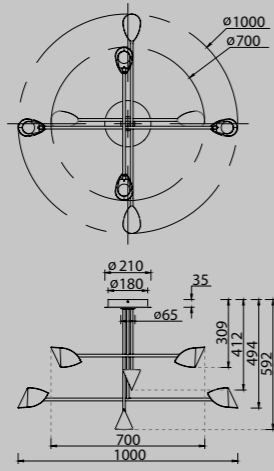

CAPUCCINA

7578 Negro-Black
LED 61,5W 3000K 4000lm

7570 Blanco-White
LED 61,5W 3000K 4000lm

7579 Negro-Black
LED 45W 3000K 3100lm

7571 Blanco-White
LED 45W 3000K 3100lm

Aluminio/metal-Aluminium/metal 220-240V~50/60Hz CRI> 80 Registered N° 008635742-0006

7580 Negro-Black
LED 44,5W 3000K 3100lm

7572 Blanco-White
LED 44,5W 3000K 3100lm

Aluminio/metal-Aluminium/metal 220-240V~ 50/60Hz CRI> 80 Registered N°

CAPUCCINA

7585 Negro-Black
LED 8,5W 3000K 600lm

7577 Blanco-White
LED 8,5W 3000K 600lm

7584 Negro-Black
LED 8,5W 3000K 610lm

7576 Blanco-White
LED 8,5W 3000K 610lm

7587 Negro-Black
LED 8,5W 3000K 610lm

7586 Blanco-White
LED 8,5W 3000K 610lm

Aluminio/metal-Aluminium/metal 220-240V~ 50/60Hz CRI > 80 Registered N°008635742-0007