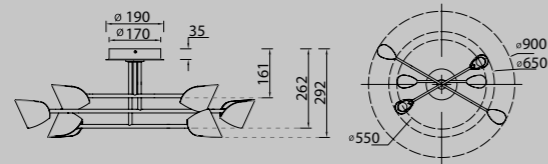

7573 Blanco-White
LED 45W 3000K 3200lm