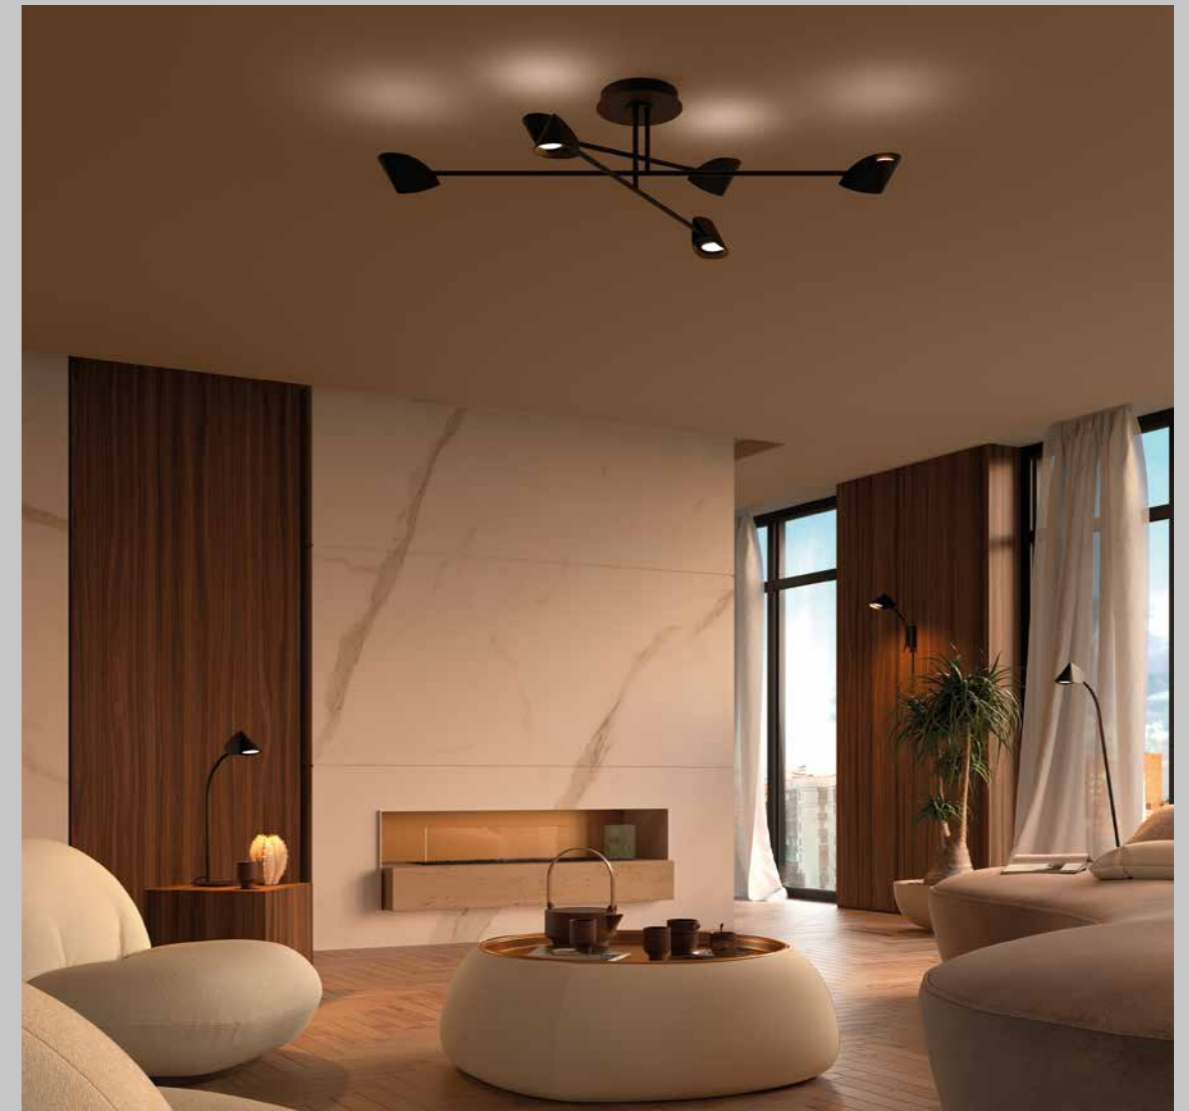

CAPUCCINA

7581 Negro-Black
LED 45W 3000K 3200lm

7573 Blanco-White
LED 45W 3000K 3200lm

7582 Negro-Black
LED 30W 3000K 2100lm

7574 Blanco-White
LED 30W 3000K 2100lm

Aluminio/metal-Aluminium/metal 220-240V~ 50/60Hz CRI> 80 Registered N° 008635742-0006