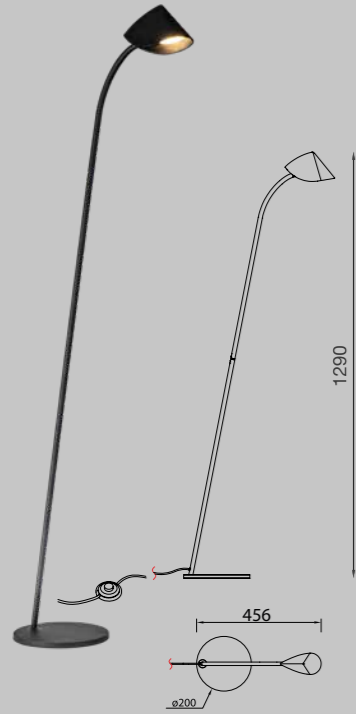

CAPUCCINA

7578 Negro-Black
LED 61,5W 3000K 4000lm

7570 Blanco-White
LED 61,5W 3000K 4000lm

7579 Negro-Black
LED 45W 3000K 3100lm

7571 Blanco-White
LED 45W 3000K 3100lm

Aluminio/metal-Aluminium/metal 220-240V~50/60Hz CRI> 80 Registered N° 008635742-0006

CAPUCCINA

7581 Negro-Black
LED 45W 3000K 3200lm

7573 Blanco-White
LED 45W 3000K 3200lm

7582 Negro-Black
LED 30W 3000K 2100lm

7574 Blanco-White
LED 30W 3000K 2100lm

Aluminio/metal-Aluminium/metal 220-240V~ 50/60Hz CRI> 80 Registered N° 008635742-0006

7580 Negro-Black
LED 44,5W 3000K 3100lm

7572 Blanco-White
LED 44,5W 3000K 3100lm

Aluminio/metal-Aluminium/metal 220-240V~ 50/60Hz CRI> 80 Registered N°

CAPUCCINA

7585 Negro-Black
LED 8,5W 3000K 600lm

7577 Blanco-White
LED 8,5W 3000K 600lm

7584 Negro-Black
LED 8,5W 3000K 610lm

7576 Blanco-White
LED 8,5W 3000K 610lm

7587 Negro-Black
LED 8,5W 3000K 610lm

7586 Blanco-White
LED 8,5W 3000K 610lm

Aluminio/metal-Aluminium/metal 220-240V~ 50/60Hz CRI > 80 Registered N°008635742-0007