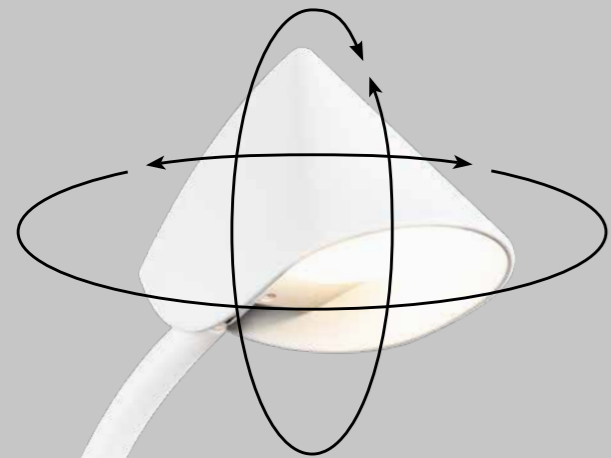

CAPUCCINA

7575 Blanco-White
LED 7W 3000K 630lm

7583 Negro-Black
LED 7W 3000K 630lm

Aluminio/metal-Aluminium/metal 220-240V~ 50/60Hz CRI> 80 Registered N° 008635742-0006