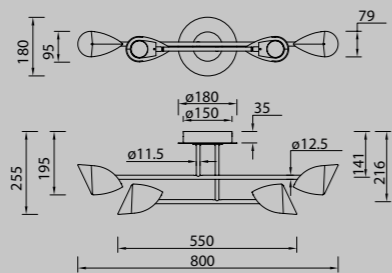

CAPUCCINA

7581 Negro-Black
LED 45W 3000K 3200lm

7573 Blanco-White
LED 45W 3000K 3200lm

7582 Negro-Black
LED 30W 3000K 2100lm

7574 Blanco-White
LED 30W 3000K 2100lm

Aluminio/metal-Aluminium/metal 220-240V~ 50/60Hz CRI> 80 Registered N° 008635742-0006