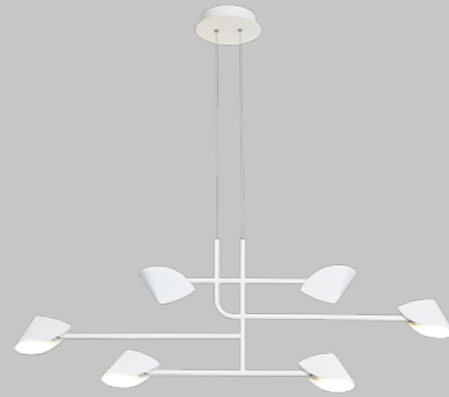

CAPUCCINA

7578 Negro-Black
LED 61,5W 3000K 4000lm

7570 Blanco-White
LED 61,5W 3000K 4000lm

7579 Negro-Black
LED 45W 3000K 3100lm

7571 Blanco-White
LED 45W 3000K 3100lm

Aluminio/metal-Aluminium/metal 220-240V~50/60Hz CRI> 80 Registered N° 008635742-0006

CAPUCCINA

7581 Negro-Black
LED 45W 3000K 3200lm

7573 Blanco-White
LED 45W 3000K 3200lm

7582 Negro-Black
LED 30W 3000K 2100lm

7574 Blanco-White
LED 30W 3000K 2100lm

Aluminio/metal-Aluminium/metal 220-240V~ 50/60Hz CRI> 80 Registered N° 008635742-0006

7580 Negro-Black
LED 44,5W 3000K 3100lm

7572 Blanco-White
LED 44,5W 3000K 3100lm

Aluminio/metal-Aluminium/metal 220-240V~ 50/60Hz CRI> 80 Registered N°

CAPUCCINA

7585 Negro-Black
LED 8,5W 3000K 600lm

7577 Blanco-White
LED 8,5W 3000K 600lm

CAPUCCINA

7575 Blanco-White
LED 7W 3000K 630lm

7583 Negro-Black
LED 7W 3000K 630lm

Aluminio/metal-Aluminium/metal 220-240V~ 50/60Hz CRI> 80 Registered N° 008635742-0006