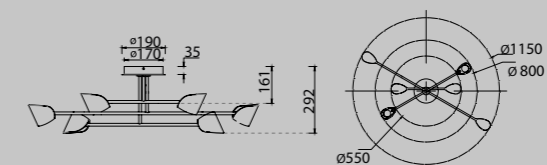

Aluminio/metal-Aluminium/metal 220-240V~ 50/60Hz CRI> 80 Registered N°