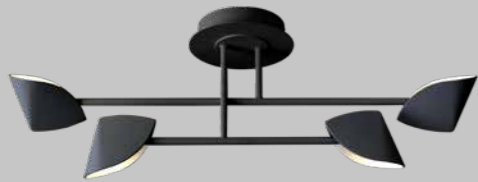

CAPUCCINA

7578 Negro-Black
LED 61,5W 3000K 4000lm

7570 Blanco-White
LED 61,5W 3000K 4000lm

7579 Negro-Black
LED 45W 3000K 3100lm

7571 Blanco-White
LED 45W 3000K 3100lm

Aluminio/metal-Aluminium/metal 220-240V~50/60Hz CRI> 80 Registered N° 008635742-0006

CAPUCCINA

7581 Negro-Black
LED 45W 3000K 3200lm

7573 Blanco-White
LED 45W 3000K 3200lm

7582 Negro-Black
LED 30W 3000K 2100lm

7574 Blanco-White
LED 30W 3000K 2100lm

Aluminio/metal-Aluminium/metal 220-240V~ 50/60Hz CRI> 80 Registered N° 008635742-0006

7580 Negro-Black
LED 44,5W 3000K 3100lm

7572 Blanco-White
LED 44,5W 3000K 3100lm

Aluminio/metal-Aluminium/metal 220-240V~ 50/60Hz CRI> 80 Registered N°

CAPUCCINA

7585 Negro-Black
LED 8,5W 3000K 600lm

7577 Blanco-White
LED 8,5W 3000K 600lm