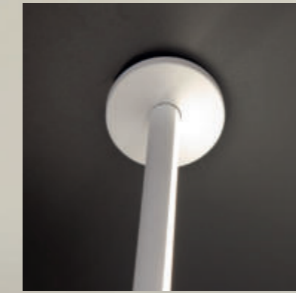

VERTICAL by Mantra Team

VERTICAL

7347 Blanco-White
LED 60W 3000K 3600lm

7348 Negro-Black
LED 60W 3000K 3600lm

Metal-Metal 220-240V~ 50/60Hz CRI> 80

VERTICAL by Mantra Team

VERTICAL

7345 Blanco-White
LED 44W 3000K 2600lm

7346 Negro-Black
LED 44W 3000K 2600lm

Metal-Metal 220-240V~ 50/60Hz CRI> 80

VERTICAL

7349 Blanco-White
LED 30W 3000K 1800lm

7350 Negro-Black
LED 30W 3000K 1800lm

7353 Blanco-White
LED 40W 3000K 2400lm

7354 Negro-Black
LED 40W 3000K 2400lm

Metal-Metal 220-240V~ 50/60Hz CRI> 80

VERTICAL

7352 Negro-Black
LED 36W 3000K 2160lm

7351 Blanco-White
LED 36W 3000K 2160lm

Metal-Metal 220-240V~ 50/60Hz CRI> 80