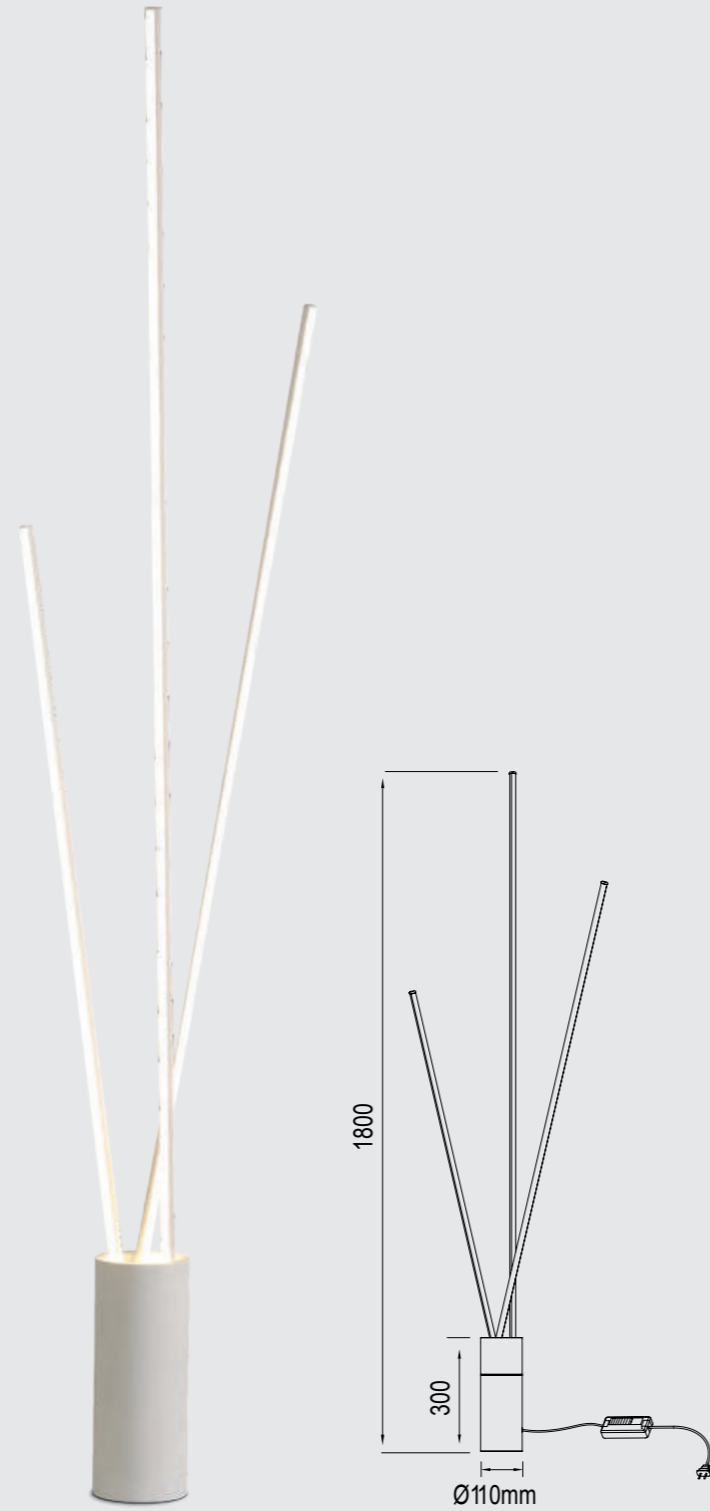

VERTICAL by Mantra Team

VERTICAL

7347 Blanco-White
LED 60W 3000K 3600lm

7348 Negro-Black
LED 60W 3000K 3600lm

Metal-Metal 220-240V~ 50/60Hz CRI> 80

VERTICAL by Mantra Team

VERTICAL

7345 Blanco-White
LED 44W 3000K 2600lm

7346 Negro-Black
LED 44W 3000K 2600lm

Metal-Metal 220-240V~ 50/60Hz CRI> 80

VERTICAL

7349 Blanco-White
LED 30W 3000K 1800lm

7350 Negro-Black
LED 30W 3000K 1800lm

7353 Blanco-White
LED 40W 3000K 2400lm

7354 Negro-Black
LED 40W 3000K 2400lm

Metal-Metal 220-240V~ 50/60Hz CRI> 80

VERTICAL

7352 Negro-Black
LED 36W 3000K 2160lm

7351 Blanco-White
LED 36W 3000K 2160lm

Metal-Metal 220-240V~ 50/60Hz CRI> 80