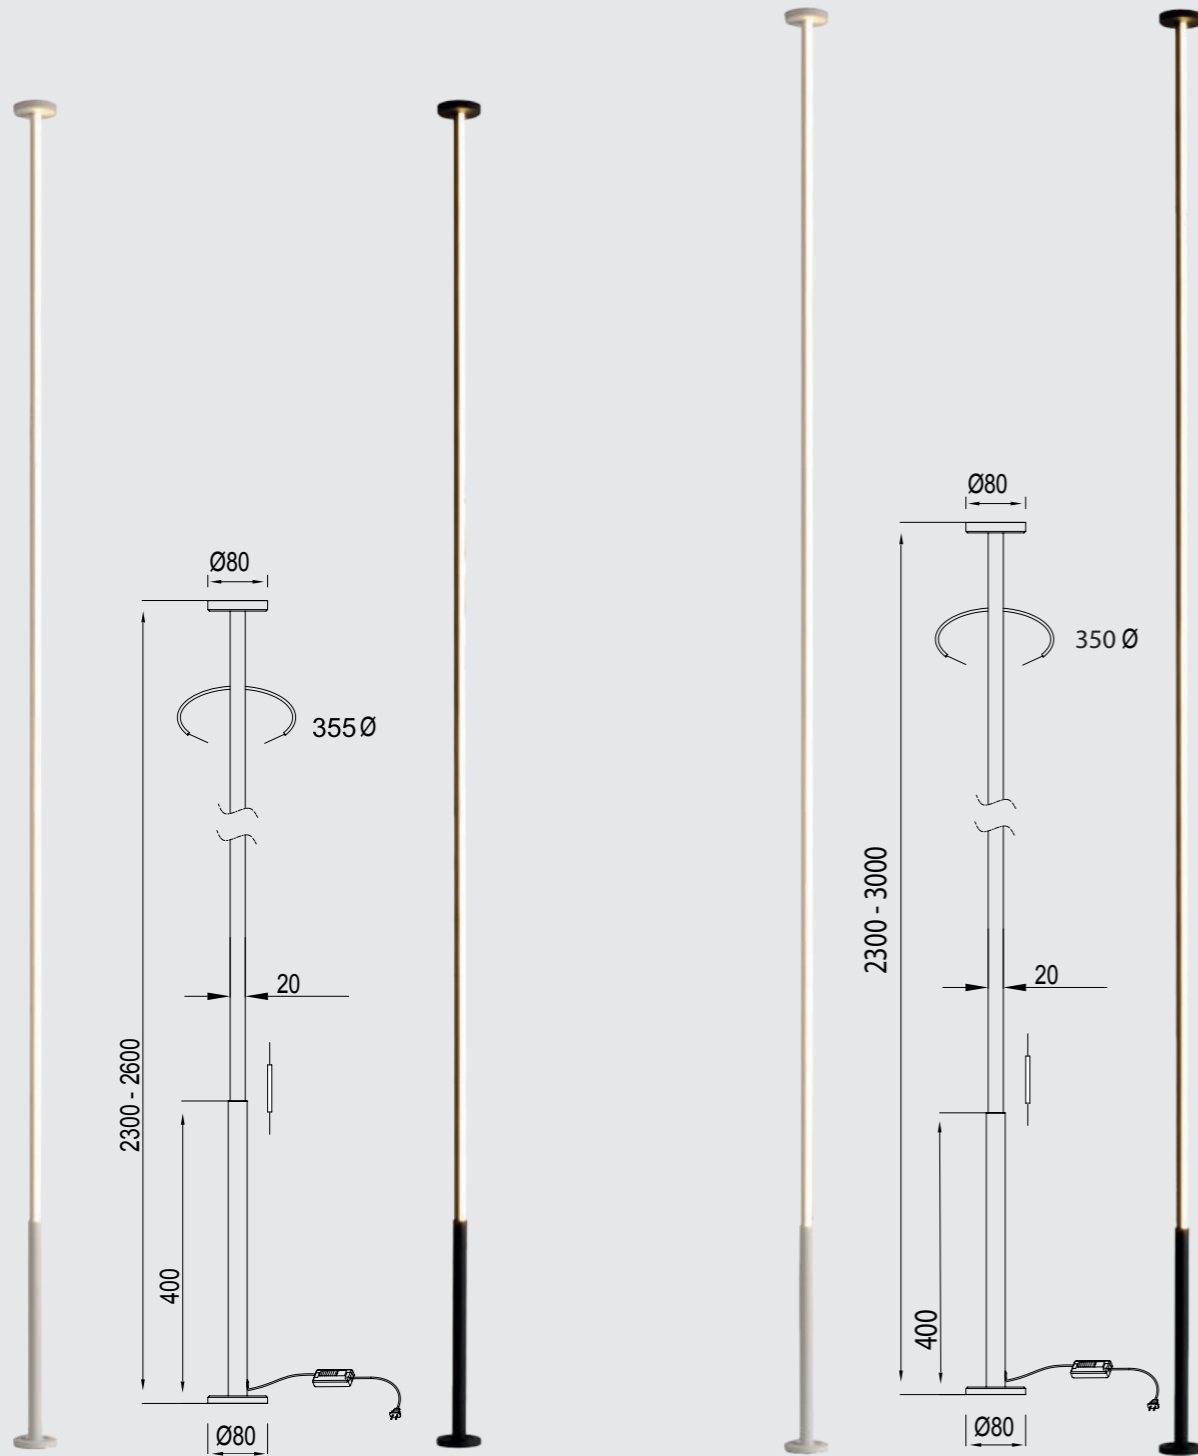

VERTICAL by Mantra Team

VERTICAL

7347 Blanco-White
LED 60W 3000K 3600lm

7348 Negro-Black
LED 60W 3000K 3600lm

Metal-Metal 220-240V~ 50/60Hz CRI> 80

VERTICAL by Mantra Team

VERTICAL

7345 Blanco-White
LED 44W 3000K 2600lm

7346 Negro-Black
LED 44W 3000K 2600lm

Metal-Metal 220-240V~ 50/60Hz CRI> 80

VERTICAL

7349 Blanco-White
LED 30W 3000K 1800lm

7350 Negro-Black
LED 30W 3000K 1800lm

7353 Blanco-White
LED 40W 3000K 2400lm

7354 Negro-Black
LED 40W 3000K 2400lm

Metal-Metal 220-240V~ 50/60Hz CRI> 80

VERTICAL

7352 Negro-Black
LED 36W 3000K 2160lm

7351 Blanco-White
LED 36W 3000K 2160lm

Metal-Metal 220-240V~ 50/60Hz CRI> 80