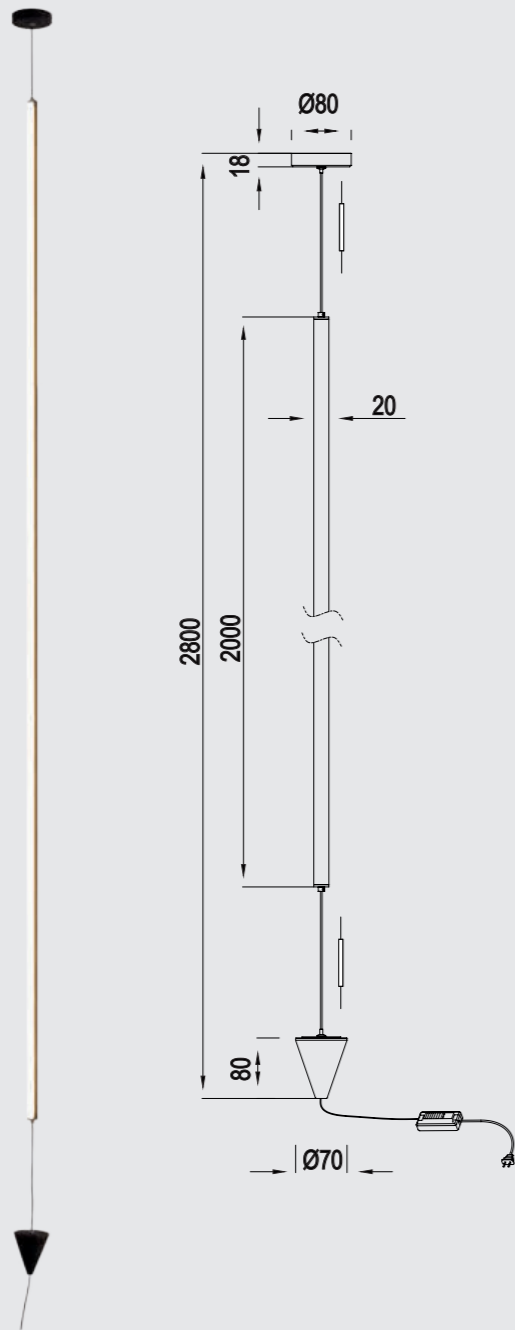

VERTICAL by Mantra Team

VERTICAL

7347 Blanco-White
LED 60W 3000K 3600lm

7348 Negro-Black
LED 60W 3000K 3600lm

Metal-Metal 220-240V~ 50/60Hz CRI> 80

VERTICAL by Mantra Team

VERTICAL

7345 Blanco-White
LED 44W 3000K 2600lm

7346 Negro-Black
LED 44W 3000K 2600lm

Metal-Metal 220-240V~ 50/60Hz CRI> 80

VERTICAL

7349 Blanco-White
LED 30W 3000K 1800lm

7350 Negro-Black
LED 30W 3000K 1800lm

7353 Blanco-White
LED 40W 3000K 2400lm

7354 Negro-Black
LED 40W 3000K 2400lm

Metal-Metal 220-240V~ 50/60Hz CRI> 80

VERTICAL

7352 Negro-Black
LED 36W 3000K 2160lm

7351 Blanco-White
LED 36W 3000K 2160lm

Metal-Metal 220-240V~ 50/60Hz CRI> 80