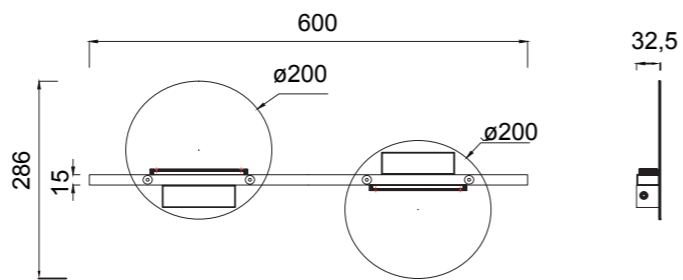

7299 Negro-Black
LED 16 W 1280lm

7298 Blanco-White
LED 16 W 1280lm