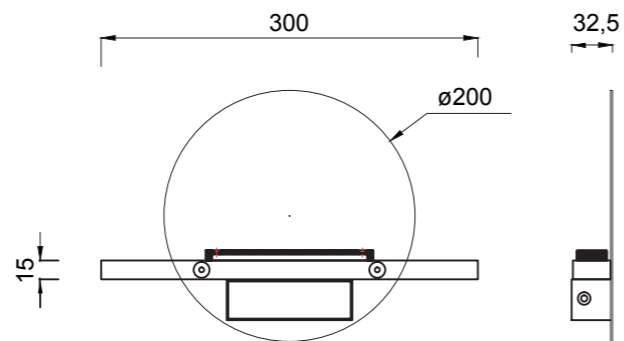

ERIS

Hugo Tejada

ERIS

3000K

7296 Blanco-White  
LED 8W 640lm

7297 Negro-Black  
LED 8W 640lm

Aluminio-Aluminium 220-240V~ 50/60Hz CRI> 80

DRIVER  
TUV