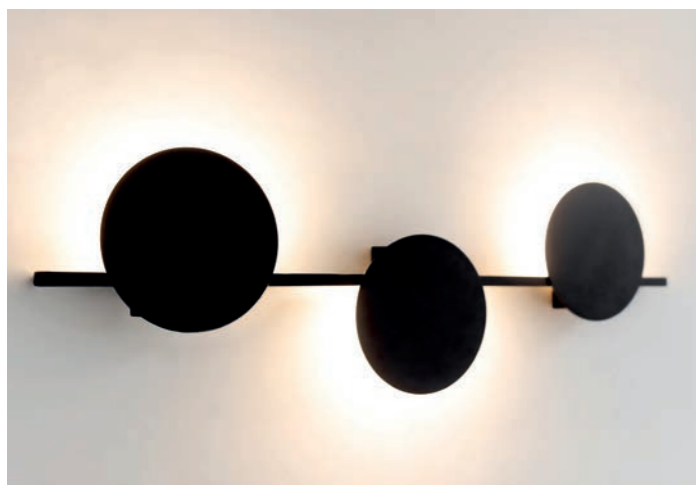

ERIS

3000K

7300 Blanco-White
LED 24W 1920lm

7301 Negro-Black
LED 24W 1920lm

Aluminio-Aluminium 220-240V~ 50/60Hz CRI>80