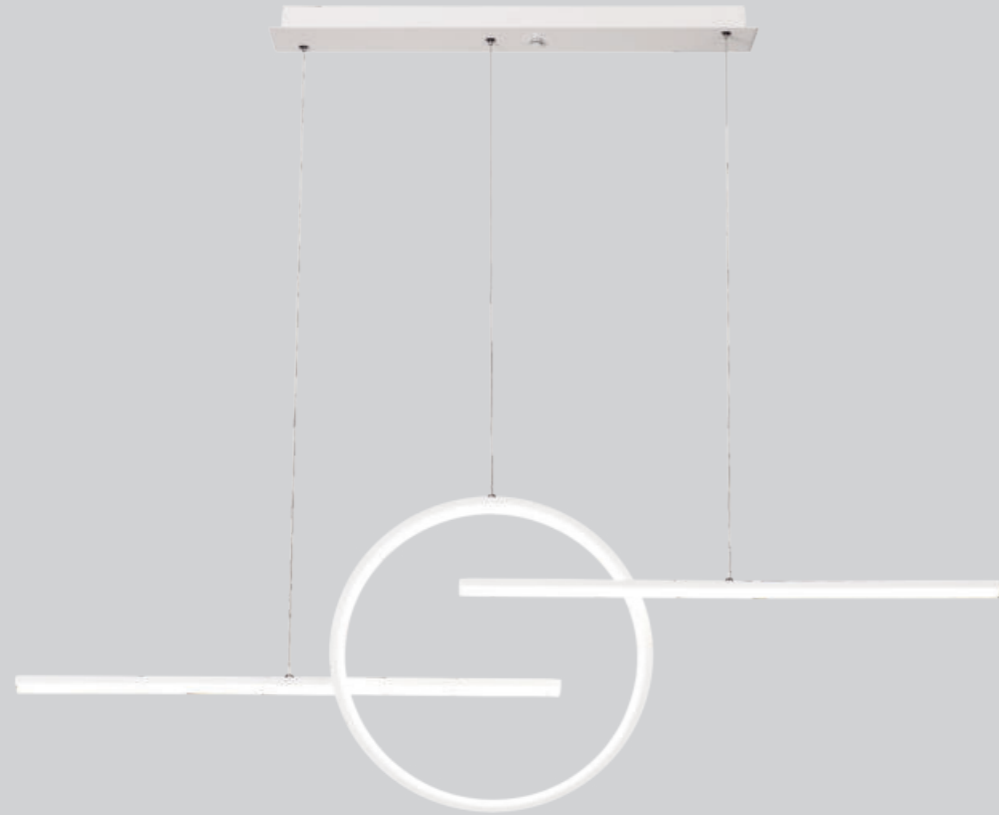

KITESURF

7190 Blanco-White
LEWD 50W 4000lm

Aluminio/Silicona/Metal-Aluminium/Silicone/Metal 220-240V~50/60Hz CRI >80

7140 Negro-Black
LED 50W 4000lm

Aluminio/Silicona/Metal-Aluminium/Silicone/Metal 220-240V~50/60Hz CRI >80

7192 Blanco-White
LED 30W 2400lm

7142 Negro-Black
LED 30W 2400lm

Aluminio/Silicona/Metal-Aluminium/Silicone/Metal 220-240V~50/60Hz CRI >80

7193 Blanco-White
LED 30W 2400lm

7143 Negro-Black
LED 30W 2400lm

7191 Blanco-White
LED 48W 3840lm

7141 Negro-Black
LED 48W 3840lm

Aluminio/Silicona/Metal-Aluminium/Silicone/Metal 220-240V~50/60Hz CRI >80

7194 Blanco-White
LED 8W 640lm

7144 Negro-Black
LED 8W 640lm

Aluminio/Silicona/Metal-Aluminium/Silicone/Metal 220-240V~50/60Hz CRI >80

7195 Blanco-White
LED 8W 380lm

7145 Negro-Black
LED 8W 380lm

Aluminio/Silicona/Metal-Aluminium/Silicone/Metal 220-240V~50/60Hz CRI >80

7196 Blanco-White
LED 24W 900lm

7146 Negro-Black
LED 24W 900lm

7146