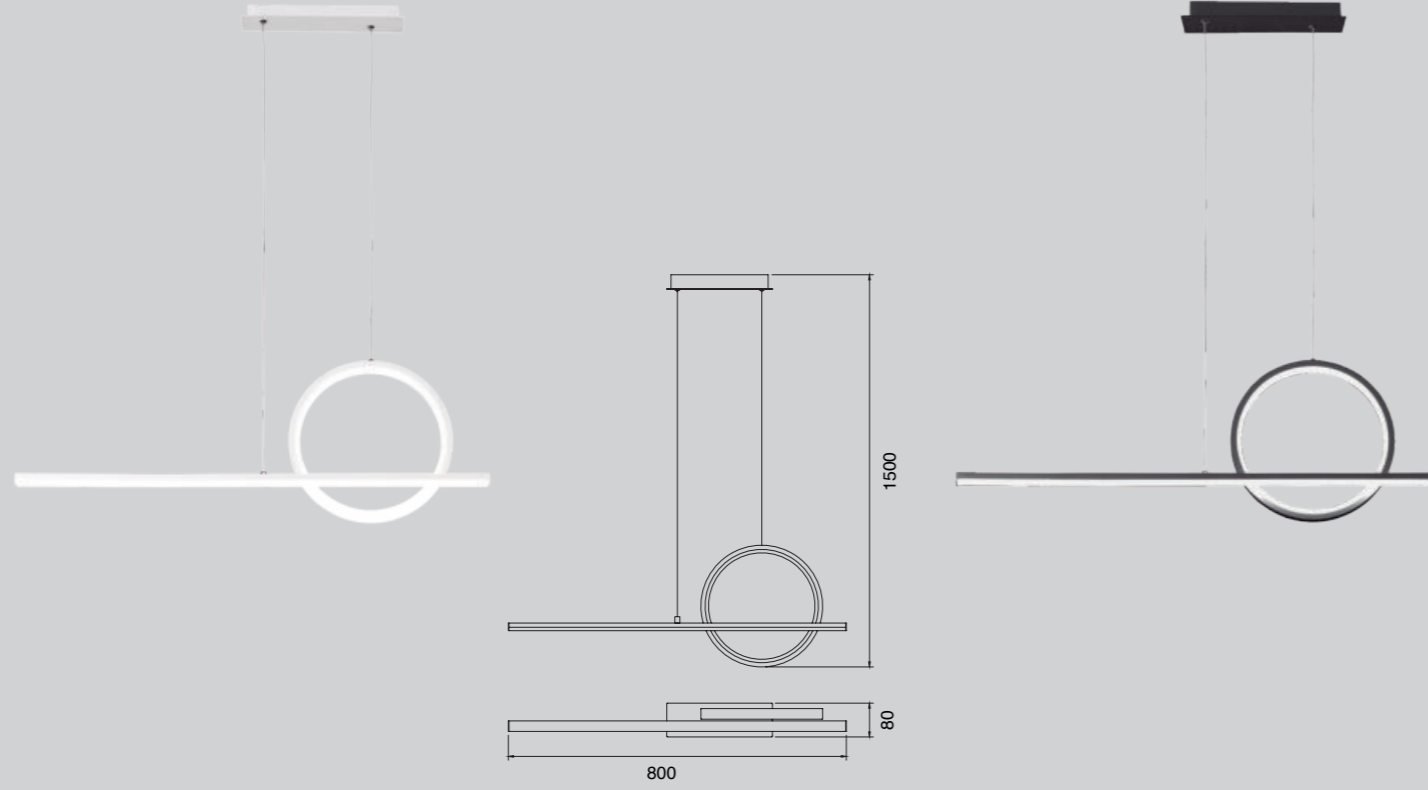

KITESURF

7190 Blanco-White
LEWD 50W 4000lm

Aluminio/Silicona/Metal-Aluminium/Silicone/Metal 220-240V~50/60Hz CRI >80

7140 Negro-Black
LED 50W 4000lm

Aluminio/Silicona/Metal-Aluminium/Silicone/Metal 220-240V~50/60Hz CRI >80

7192 Blanco-White
LED 30W 2400lm

7142 Negro-Black
LED 30W 2400lm

Aluminio/Silicona/Metal-Aluminium/Silicone/Metal 220-240V~50/60Hz CRI >80

7193 Blanco-White
LED 30W 2400lm

7143 Negro-Black
LED 30W 2400lm

7191 Blanco-White
LED 48W 3840lm

7195 Blanco-White
LED 8W 380lm

7145 Negro-Black
LED 8W 380lm

Aluminio/Silicona/Metal-Aluminium/Silicone/Metal 220-240V~50/60Hz CRI >80

7196 Blanco-White
LED 24W 900lm

7146 Negro-Black
LED 24W 900lm

7146