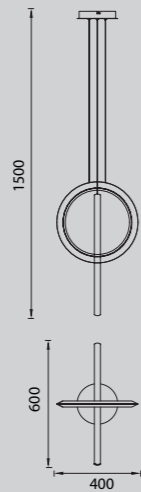

KITESURF

7190 Blanco-White
LEWD 50W 4000lm

Aluminio/Silicona/Metal-Aluminium/Silicone/Metal 220-240V~50/60Hz CRI >80

7140 Negro-Black
LED 50W 4000lm

Aluminio/Silicona/Metal-Aluminium/Silicone/Metal 220-240V~50/60Hz CRI >80

7192 Blanco-White
LED 30W 2400lm

7142 Negro-Black
LED 30W 2400lm

Aluminio/Silicona/Metal-Aluminium/Silicone/Metal 220-240V~50/60Hz CRI >80

7193 Blanco-White
LED 30W 2400lm

7143 Negro-Black
LED 30W 2400lm

7191 Blanco-White
LED 48W 3840lm

7141 Negro-Black
LED 48W 3840lm

Aluminio/Silicona/Metal-Aluminium/Silicone/Metal 220-240V~50/60Hz CRI >80

7194 Blanco-White
LED 8W 640lm

7144 Negro-Black
LED 8W 640lm

Aluminio/Silicona/Metal-Aluminium/Silicone/Metal 220-240V~50/60Hz CRI >80

7195 Blanco-White
LED 8W 380lm

7145 Negro-Black
LED 8W 380lm

Aluminio/Silicona/Metal-Aluminium/Silicone/Metal 220-240V~50/60Hz CRI >80

7196 Blanco-White
LED 24W 900lm

7146 Negro-Black
LED 24W 900lm

7146