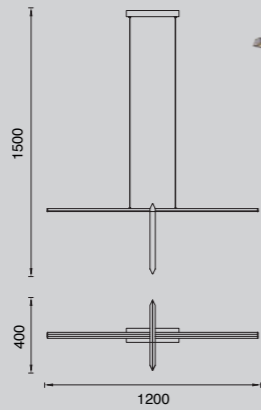

KITESURF

7190 Blanco-White
LEWD 50W 4000lm

Aluminio/Silicona/Metal-Aluminium/Silicone/Metal 220-240V~50/60Hz CRI >80

7140 Negro-Black
LED 50W 4000lm

Aluminio/Silicona/Metal-Aluminium/Silicone/Metal 220-240V~50/60Hz CRI >80

7192 Blanco-White
LED 30W 2400lm

7142 Negro-Black
LED 30W 2400lm

Aluminio/Silicona/Metal-Aluminium/Silicone/Metal 220-240V~50/60Hz CRI >80

7193 Blanco-White
LED 30W 2400lm

7143 Negro-Black
LED 30W 2400lm

7191 Blanco-White
LED 48W 3840lm