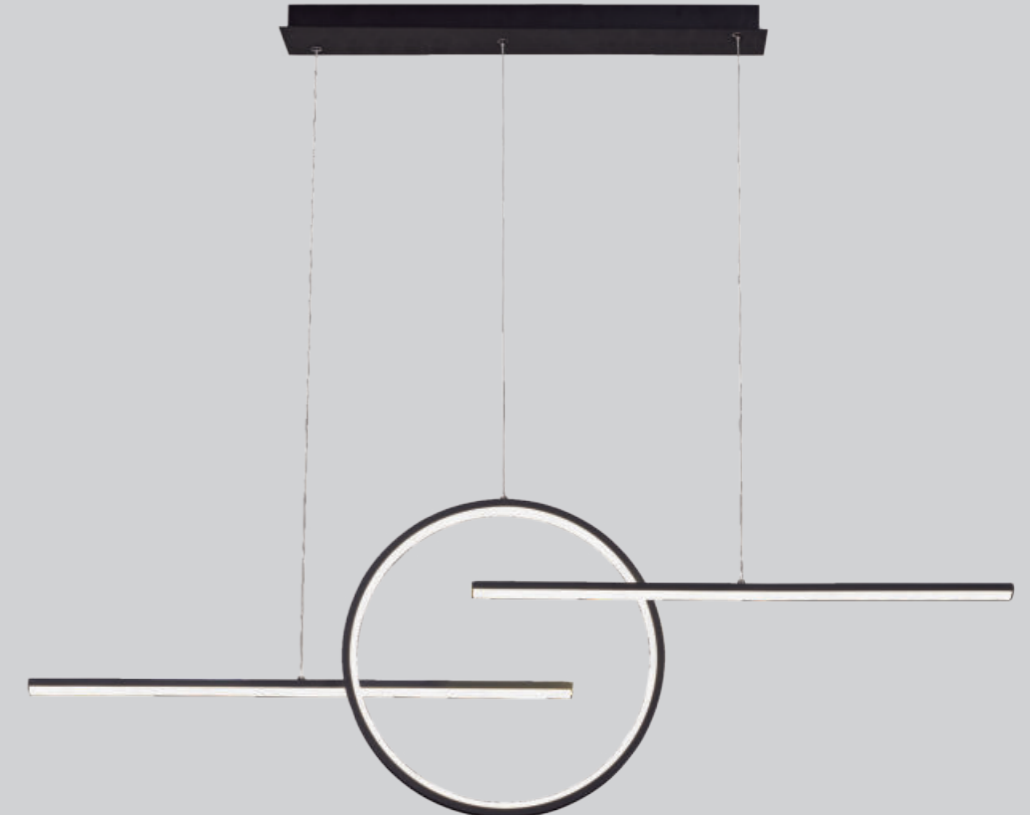

KITESURF

7190 Blanco-White
LEWD 50W 4000lm

Aluminio/Silicona/Metal-Aluminium/Silicone/Metal 220-240V~50/60Hz CRI >80

7140 Negro-Black
LED 50W 4000lm

Aluminio/Silicona/Metal-Aluminium/Silicone/Metal 220-240V~50/60Hz CRI >80

7192 Blanco-White
LED 30W 2400lm

7142 Negro-Black
LED 30W 2400lm

Aluminio/Silicona/Metal-Aluminium/Silicone/Metal 220-240V~50/60Hz CRI >80

7193 Blanco-White
LED 30W 2400lm

7143 Negro-Black
LED 30W 2400lm

7191 Blanco-White
LED 48W 3840lm

7141 Negro-Black
LED 48W 3840lm

Aluminio/Silicona/Metal-Aluminium/Silicone/Metal 220-240V~50/60Hz CRI >80

7194 Blanco-White
LED 8W 640lm

7144 Negro-Black
LED 8W 640lm

Aluminio/Silicona/Metal-Aluminium/Silicone/Metal 220-240V~50/60Hz CRI >80

7195 Blanco-White
LED 8W 380lm

7145 Negro-Black
LED 8W 380lm

Aluminio/Silicona/Metal-Aluminium/Silicone/Metal 220-240V~50/60Hz CRI >80

7196 Blanco-White
LED 24W 900lm

7146 Negro-Black
LED 24W 900lm

7146