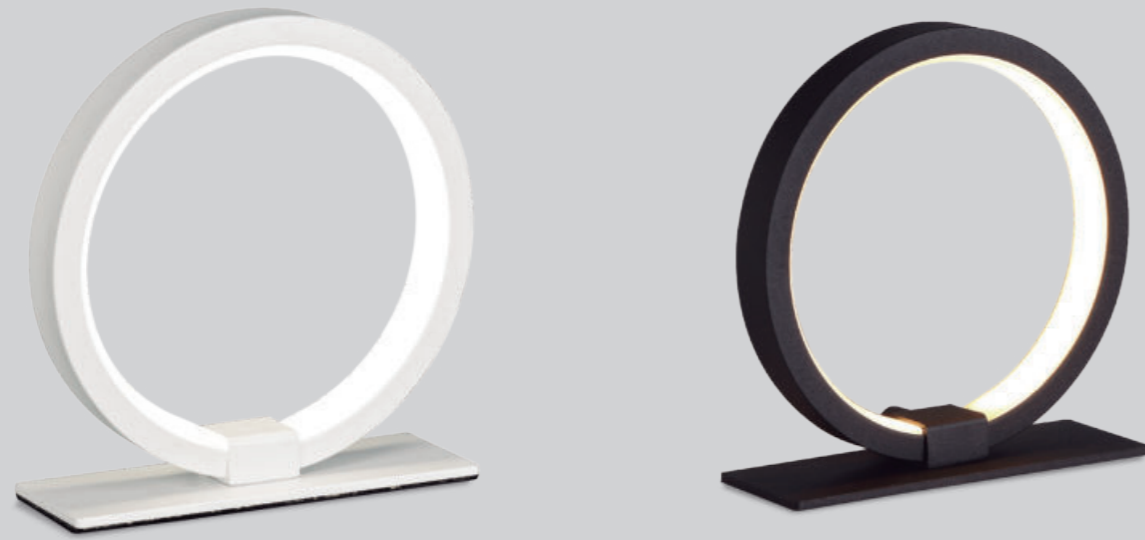

KITESURF

7190 Blanco-White
LEWD 50W 4000lm

Aluminio/Silicona/Metal-Aluminium/Silicone/Metal 220-240V~50/60Hz CRI >80

7140 Negro-Black
LED 50W 4000lm

Aluminio/Silicona/Metal-Aluminium/Silicone/Metal 220-240V~50/60Hz CRI >80

7192 Blanco-White
LED 30W 2400lm

7142 Negro-Black
LED 30W 2400lm

Aluminio/Silicona/Metal-Aluminium/Silicone/Metal 220-240V~50/60Hz CRI >80

7193 Blanco-White
LED 30W 2400lm

7143 Negro-Black
LED 30W 2400lm

7191 Blanco-White
LED 48W 3840lm

7141 Negro-Black
LED 48W 3840lm

Aluminio/Silicona/Metal-Aluminium/Silicone/Metal 220-240V~50/60Hz CRI >80

7194 Blanco-White
LED 8W 640lm

7144 Negro-Black
LED 8W 640lm

Aluminio/Silicona/Metal-Aluminium/Silicone/Metal 220-240V~50/60Hz CRI >80

7195 Blanco-White
LED 8W 380lm

7145 Negro-Black
LED 8W 380lm

Aluminio/Silicona/Metal-Aluminium/Silicone/Metal 220-240V~50/60Hz CRI >80

7196 Blanco-White
LED 24W 900lm

7146 Negro-Black
LED 24W 900lm

7146