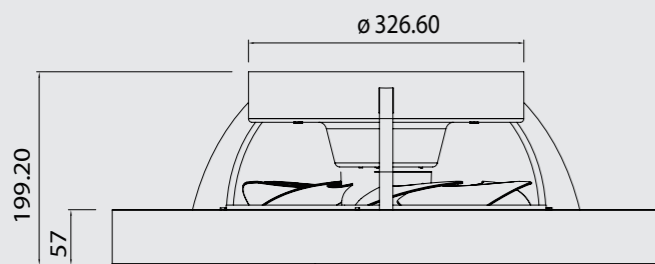

Metal/ABS 220-240V~50/60Hz CRI ≥80 Registered N° 007663331-0019

TÍBET

7123 Blanco-White
LED 70W 2700K-5000K 3900lm
Ventilador 35W

7124 Oro/Negro-Gold/Black
LED 70W 2700K-5000K 3900lm
Ventilador 35W

Powered by