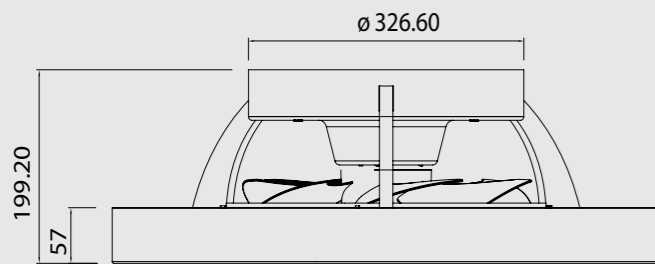

TÍBET

7125 Plata-Silver
 LED 70W 2700K-5000K 3900lm
 Ventilador 35W

7126 Madera-Wood
 LED 70W 2700K-5000K 3900lm
 Ventilador 35W

Powered by

Powered by

YouTube

works with
Google Assistant
 works with
amazon alexa
VOICE CONTROL SYSTEM