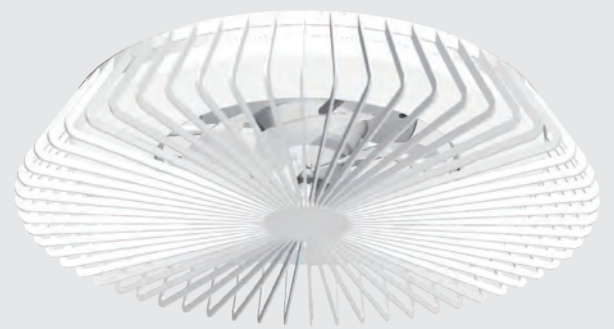

HIMALAYA by Santiago Sevillano

HIMALAYA

7120 Blanco-White
LED 70W 2700K-5000K 4900lm
Ventilador 35W

7121 Negro-Black
LED 70W 2700K-5000K 4900lm
Ventilador 35W

Powered by

mAntra lighting

Powered by

Powered by

works with
Google Assistant
works with
amazon alexa
VOICE CONTROL SYSTEM

Acrílico -Acrylic 220-240V~50/60Hz CRI >80 Registered N° 007663331-0005

HIMALAYA by Santiago Sevillano

HIMALAYA

7122 Plata-Silver
LED 70W 2700K-5000K 4900lm
Ventilador 35W