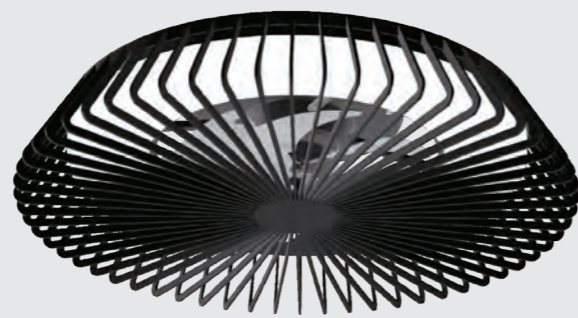

HIMALAYA by Santiago Sevillano

HIMALAYA

7120 Blanco-White
LED 70W 2700K-5000K 4900lm
Ventilador 35W

7121 Negro-Black
LED 70W 2700K-5000K 4900lm
Ventilador 35W

Powered by

mAntra lighting

Powered by

Powered by

works with
Google Assistant
works with
amazon alexa
VOICE CONTROL SYSTEM

Acrílico -Acrylic 220-240V~50/60Hz CRI >80 Registered N° 007663331-0005

HIMALAYA by Santiago Sevillano

HIMALAYA

7122 Plata-Silver
LED 70W 2700K-5000K 4900lm
Ventilador 35W