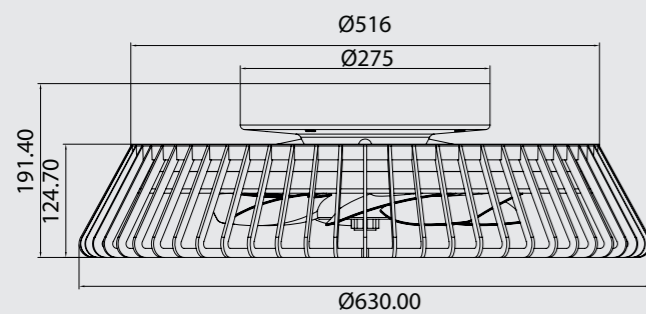

HIMALAYA by Santiago Sevillano

HIMALAYA

7120 Blanco-White
LED 70W 2700K-5000K 4900lm
Ventilador 35W

7121 Negro-Black
LED 70W 2700K-5000K 4900lm
Ventilador 35W

Powered by

mAntra lighting

Powered by

Powered by