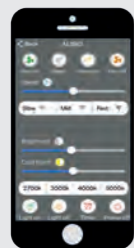

mAntra lighting