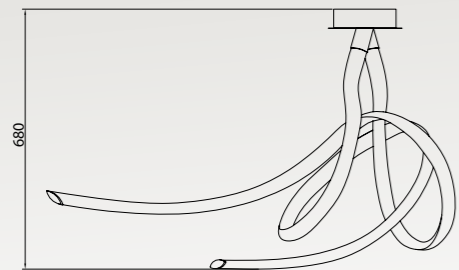

Plafón - Ceiling Lamp

Blanco/Cromo-White/Chrome

6720

LED 60W 3000K 4500lm