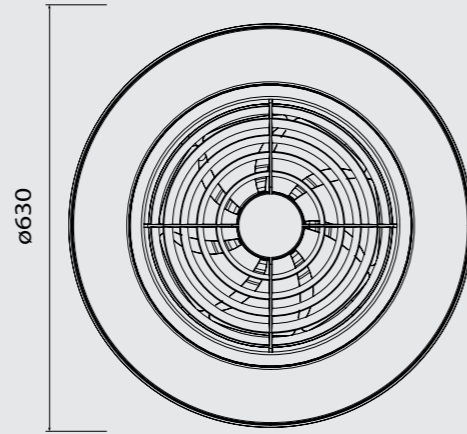

DC motor
35W motor
RPM MAX 1050
102m³/min
dB 41.8 min 51.8 max

Powered by YouTube

mAntra lighting

Metal/ABS 220-240V~50/60Hz CRI >80 Registered N° 006190500-001