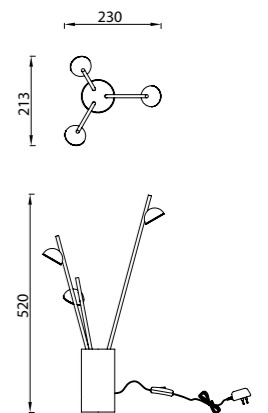

Sobremesa - Table Lamp
Blanco - White

6267
LED 9W 3000K -495 lm