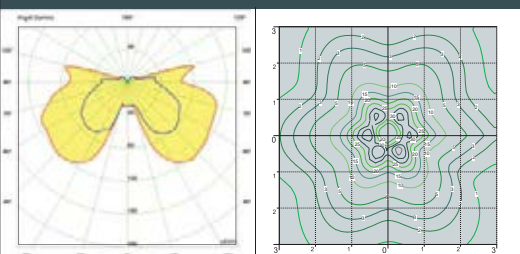

6W  
8W  
12W = 60W  
75W  
100W incandescent

**SAVE 90%**

**PHOTOMETRIC DATA SAMPLE**

**RUT** lantern clear with Fumagalli Filament Led Lamp 8W.

POST height 2mt  
6x6mt area: average 6 lux

The photometric data for all the versions are available upon request or on our website.