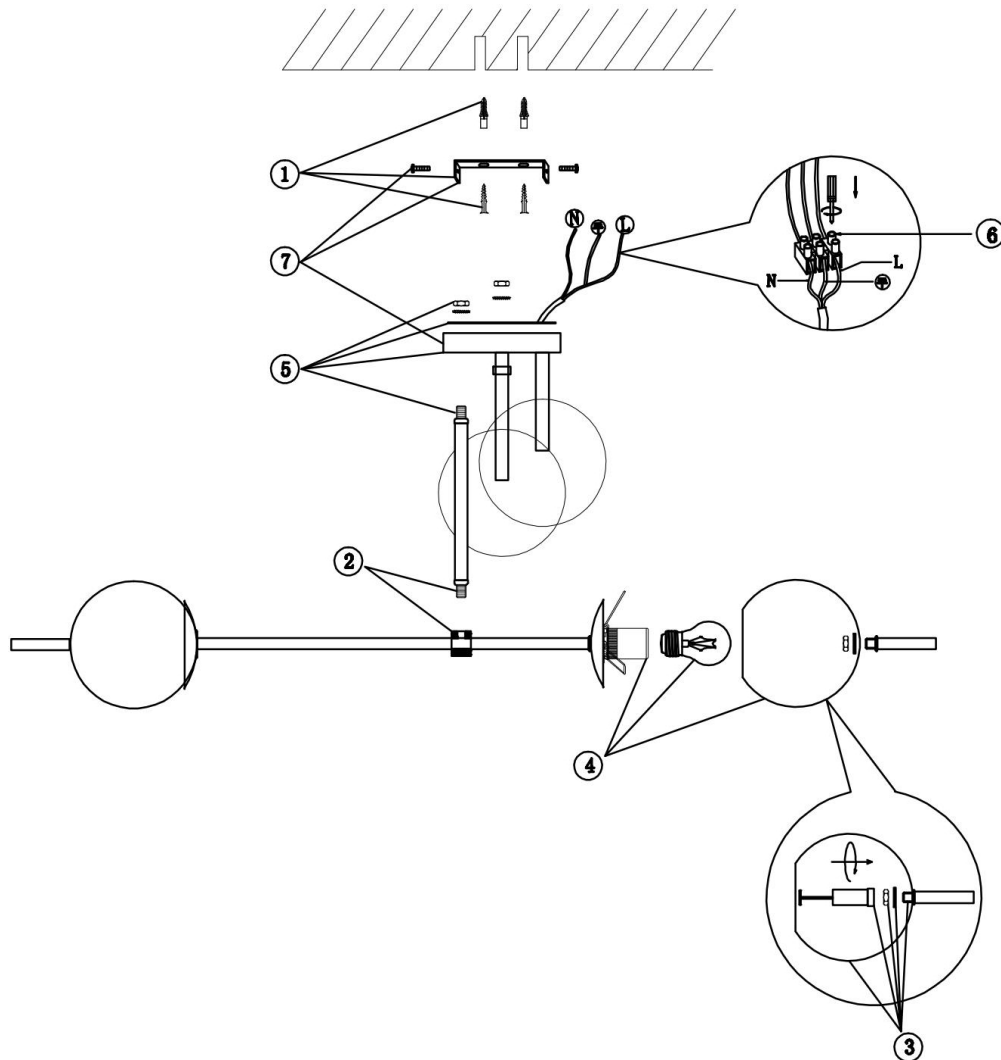

FREYA
TRADITION OF QUALITY

Instruction

FR5205PL-06BS

6xE27 60W

Model: FR5205PL-06BS

Collection: Modern

Pendant Lamps