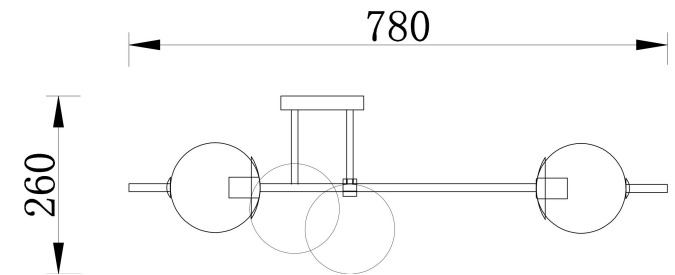

FREYA
TRADITION OF QUALITY

Instruction

FR5205PL-06BS

6xE27 60W

Model: FR5205PL-06BS

Collection: Modern

Pendant Lamps