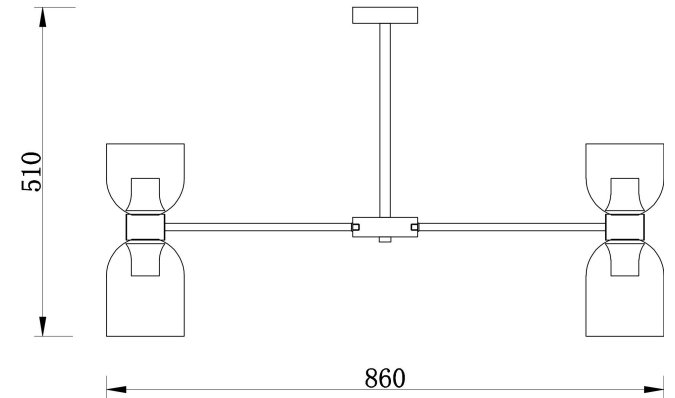

# Instruction

FR5203PL-16BS

16xE27 60W

Model: FR5203PL-16BS

Collection: Modern

Pendant Lamps