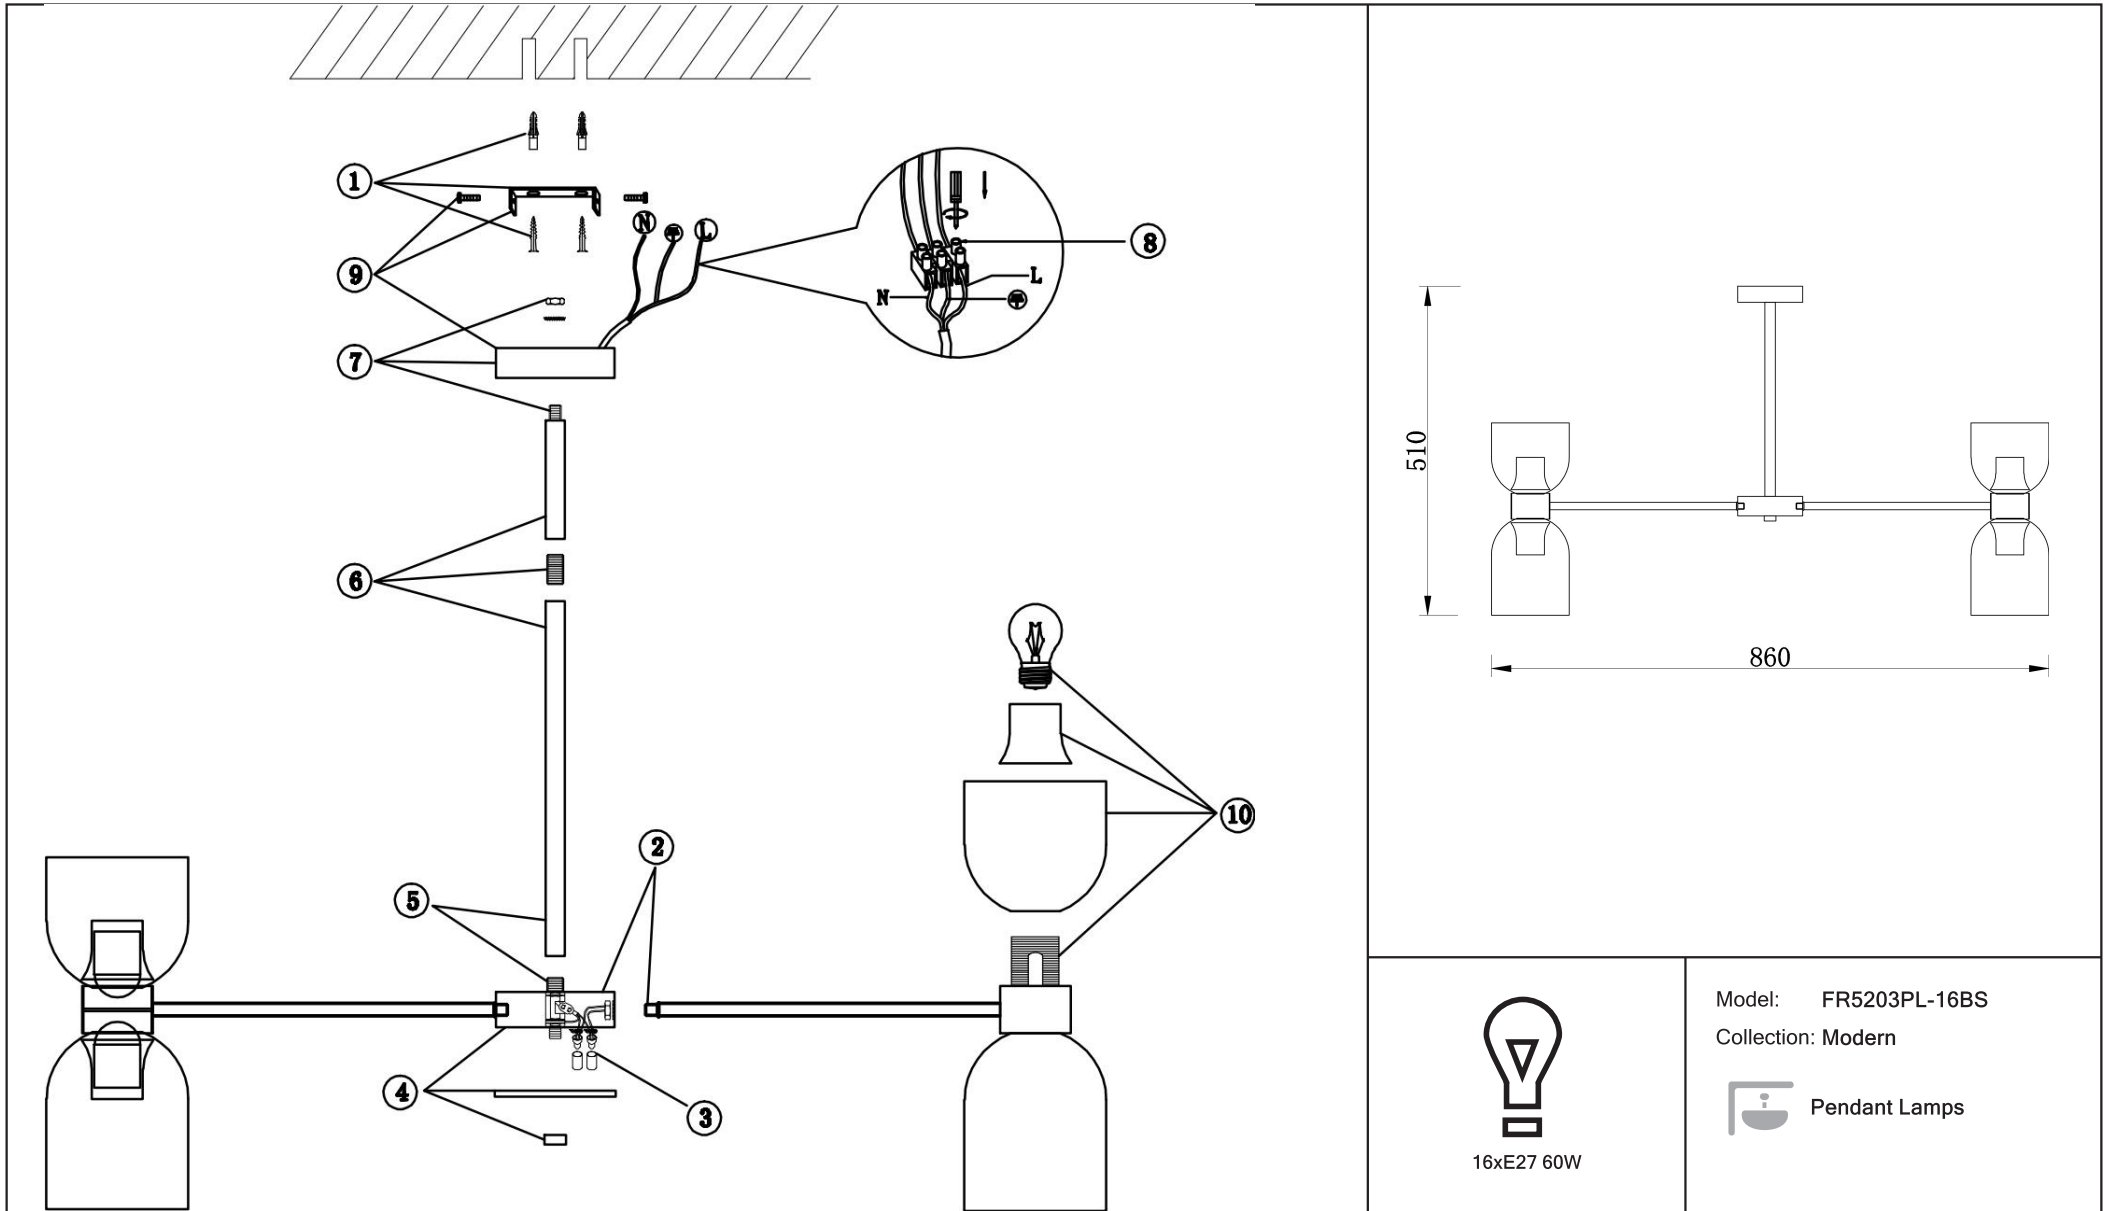

# Instruction

FR5203PL-16BS

16xE27 60W

Model: FR5203PL-16BS

Collection: Modern

Pendant Lamps