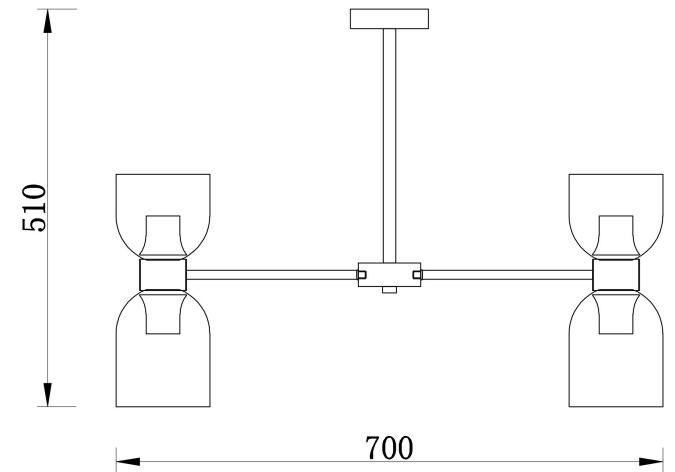

FREYA
TRADITION OF QUALITY

Instruction

FR5203PL-10BS

10xE27 60W

Model: FR5203PL-10BS

Collection: Modern

Pendant Lamps