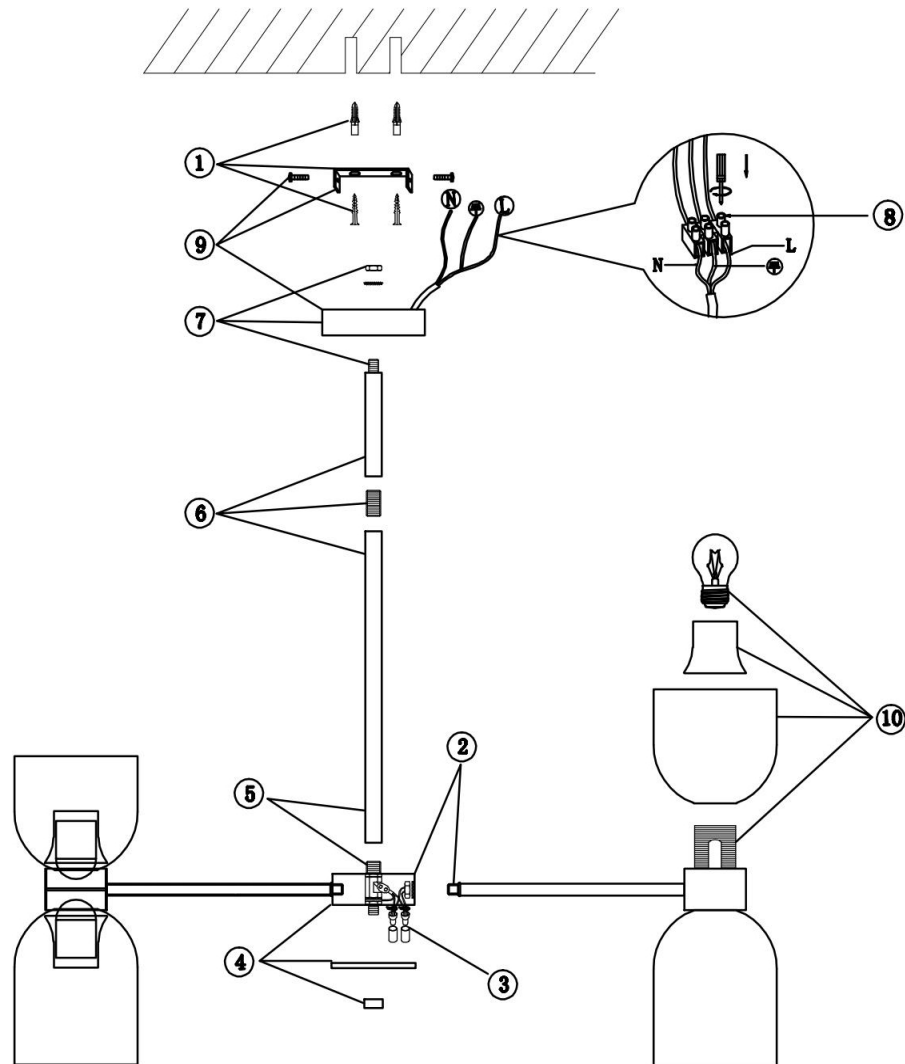

FREYA
TRADITION OF QUALITY

Instruction

FR5203PL-10BS

10xE27 60W

Model: FR5203PL-10BS

Collection: Modern

Pendant Lamps