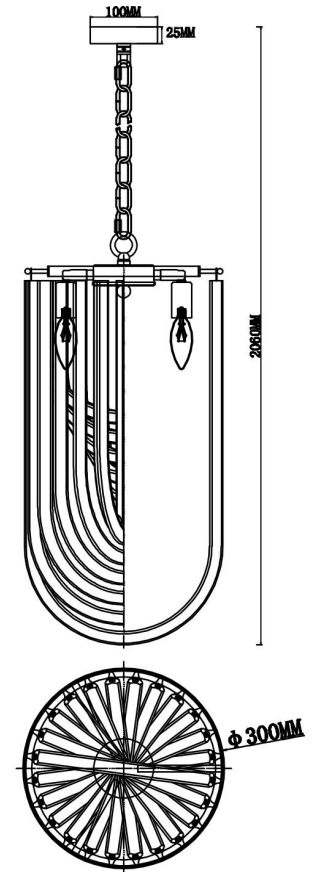

# Instruction

FR5182PL-03FG

3xE14 60W

Model: FR5182PL-03FG

Collection: Modern

Pendant Lamps