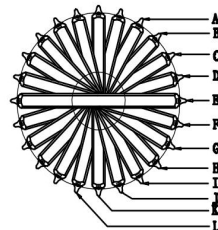

# Instruction

FR5182PL-03FG

3xE14 60W

Model: FR5182PL-03FG

Collection: Modern

Pendant Lamps