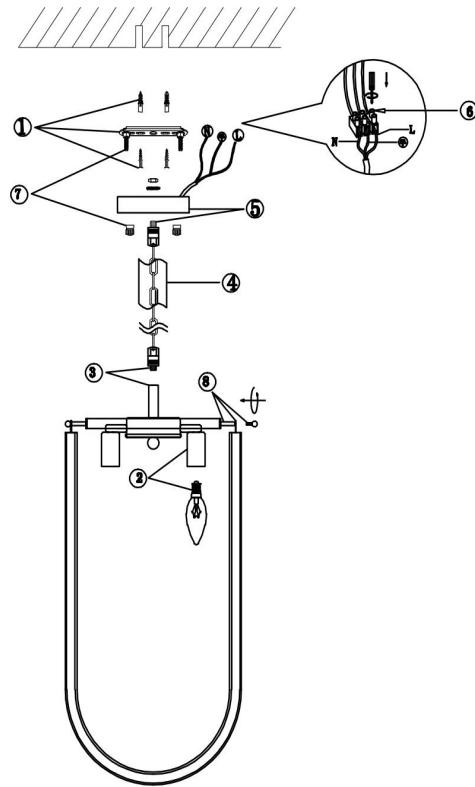

# Instruction

FR5182PL-03FG

3xE14 60W

Model: FR5182PL-03FG

Collection: Modern

Pendant Lamps