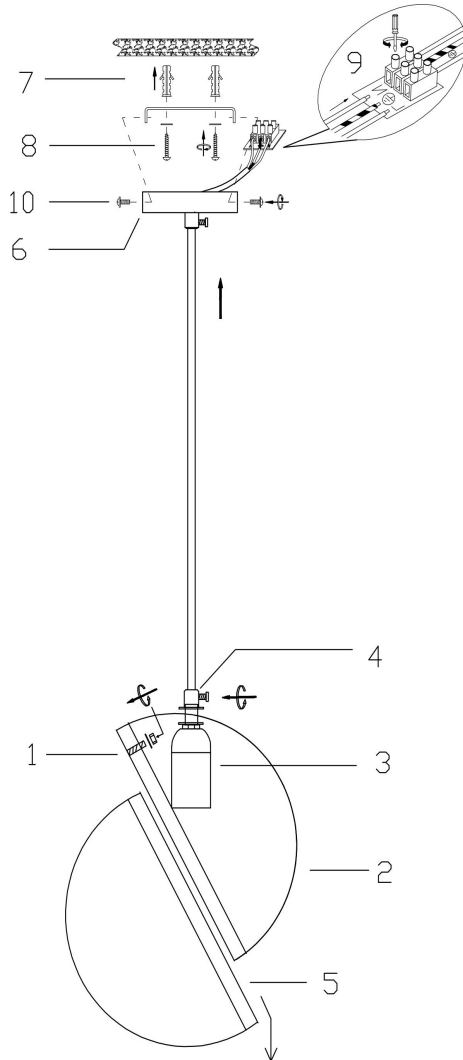

FREYA
TRADITION OF QUALITY

Instruction

FR5181PL-01CH

1xE27 60W

Model: FR5181PL-01CH

Collection: Modern

Pendant Lamps