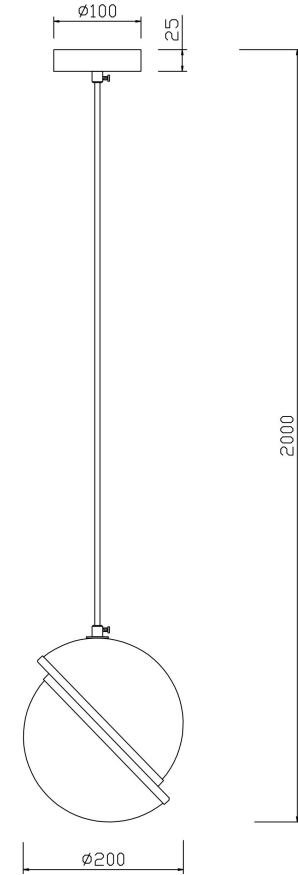

FREYA
TRADITION OF QUALITY

Instruction

FR5181PL-01CH

1xE27 60W

Model: FR5181PL-01CH

Collection: Modern

Pendant Lamps