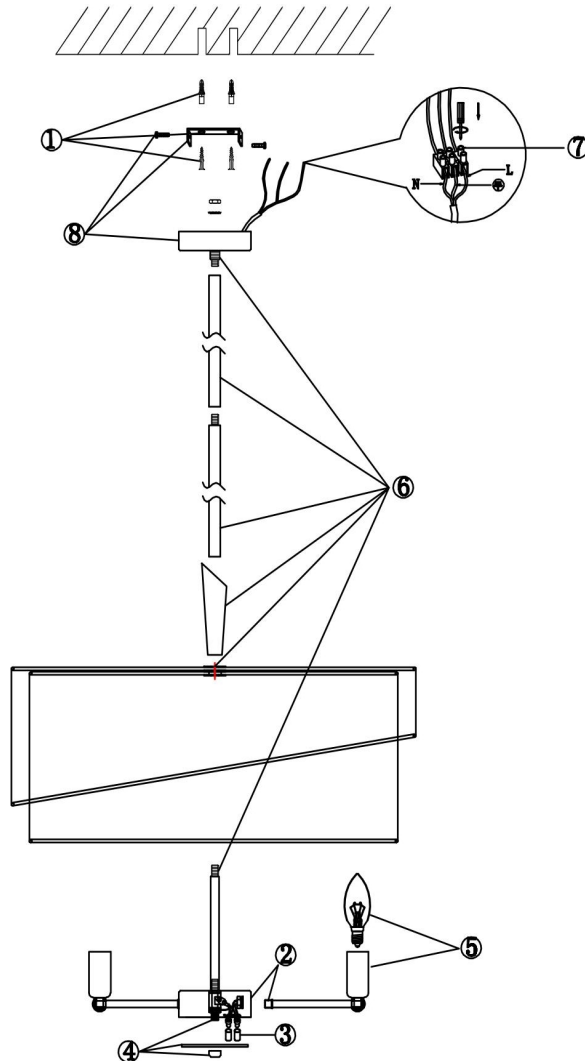

FREYA
TRADITION OF QUALITY

Instruction

FR5171PL-08BS

8xE14 40W

Model: FR5171PL-08BS

Collection: Modern

Pendant Lamps