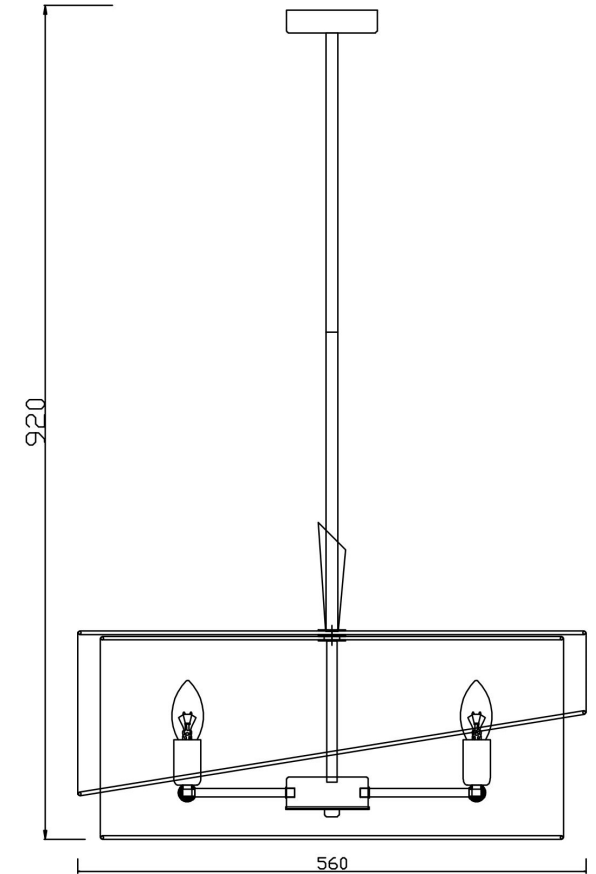

FREYA
TRADITION OF QUALITY

Instruction

FR5171PL-08BS

8xE14 40W

Model: FR5171PL-08BS

Collection: Modern

Pendant Lamps