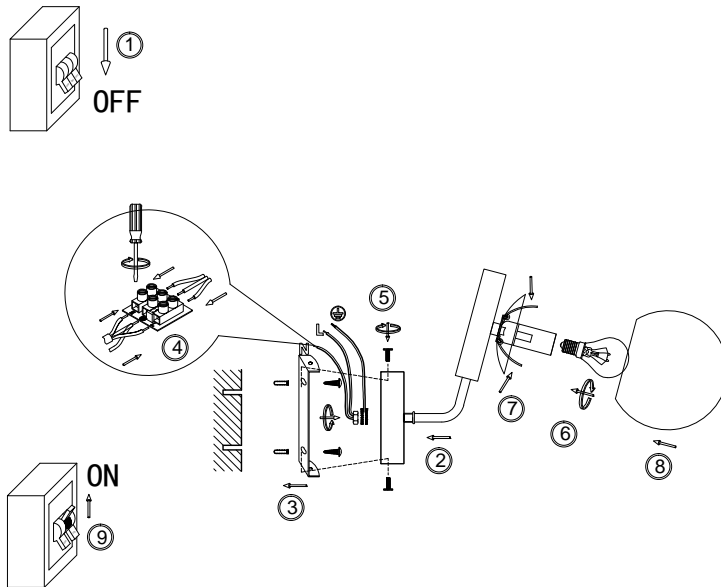

FREYA
TRADITION OF QUALITY

Instruction

FR5011WL-01B

1 x E14 (40W)

Model: FR5011WL-01B

Series: Paolina

Wall Lamps