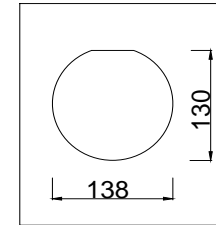

FREYA
TRADITION OF QUALITY

Instruction

FR5011WL-01B

1 x E14 (40W)

Model: FR5011WL-01B

Series: Paolina

Wall Lamps