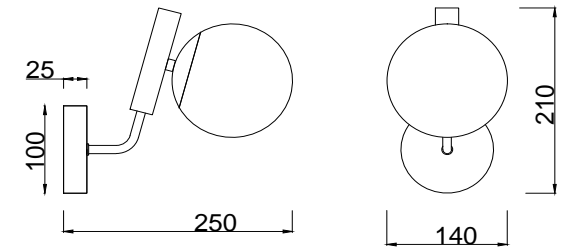

FREYA
TRADITION OF QUALITY

Instruction

FR5011WL-01B

1 x E14 (40W)

Model: FR5011WL-01B

Series: Paolina

Wall Lamps