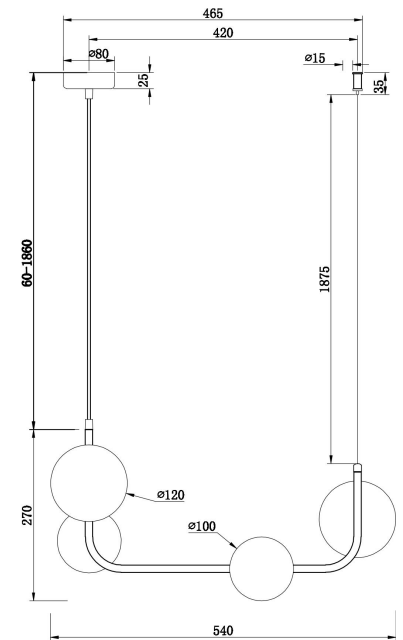

FREYA
TRADITION OF QUALITY

Instruction

FR4005PL-04B

4xG9 25W

Model: FR4005PL-04B

Collection: Loft

Pendant Lamps