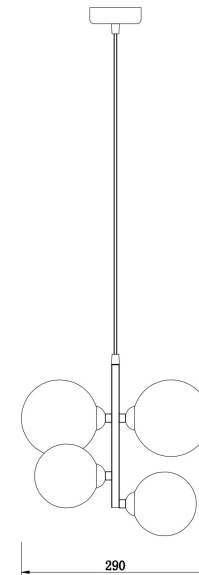

FREYA
TRADITION OF QUALITY

Instruction

FR4005PL-04B

4xG9 25W

Model: FR4005PL-04B

Collection: Loft

Pendant Lamps