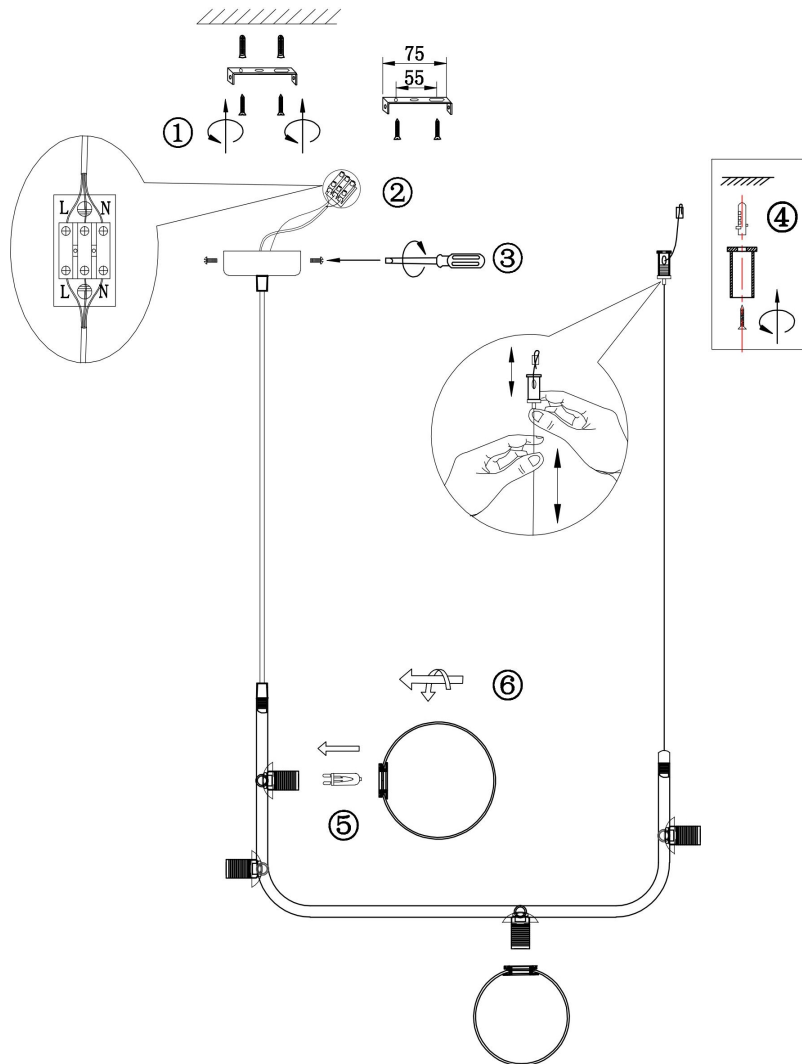

FREYA
TRADITION OF QUALITY

Instruction

FR4005PL-04B

4xG9 25W

Model: FR4005PL-04B

Collection: Loft

Pendant Lamps