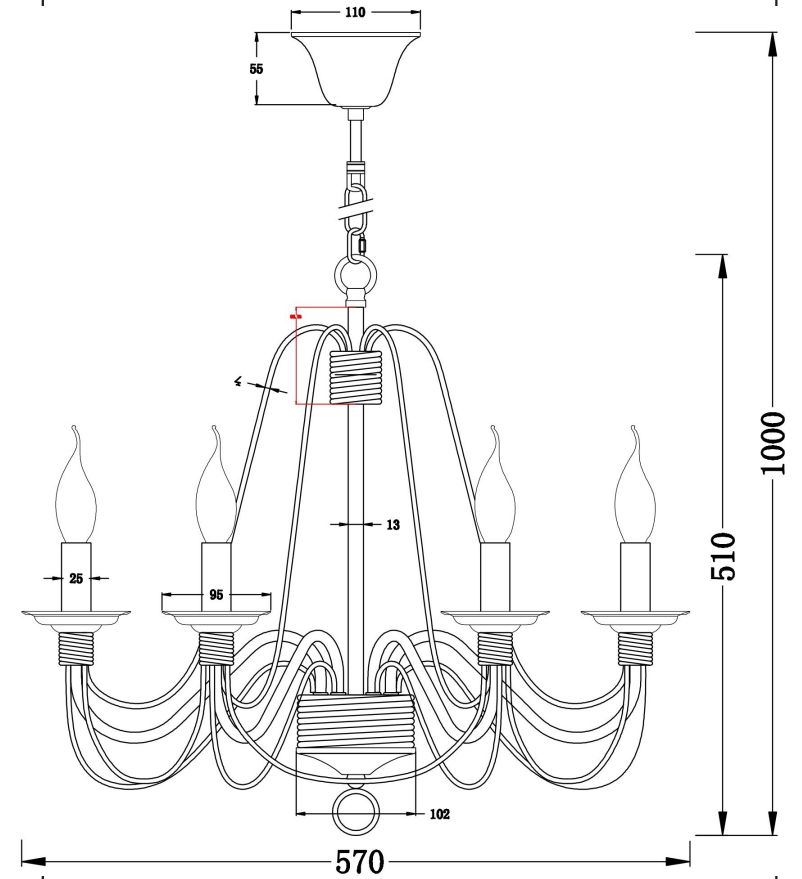

FREYA
TRADITION OF QUALITY

Instruction

FR2046-PL-06-BR

6xE14 60W

Model: FR2046-PL-06-BR
Collection: Classic

Pendant Lamps