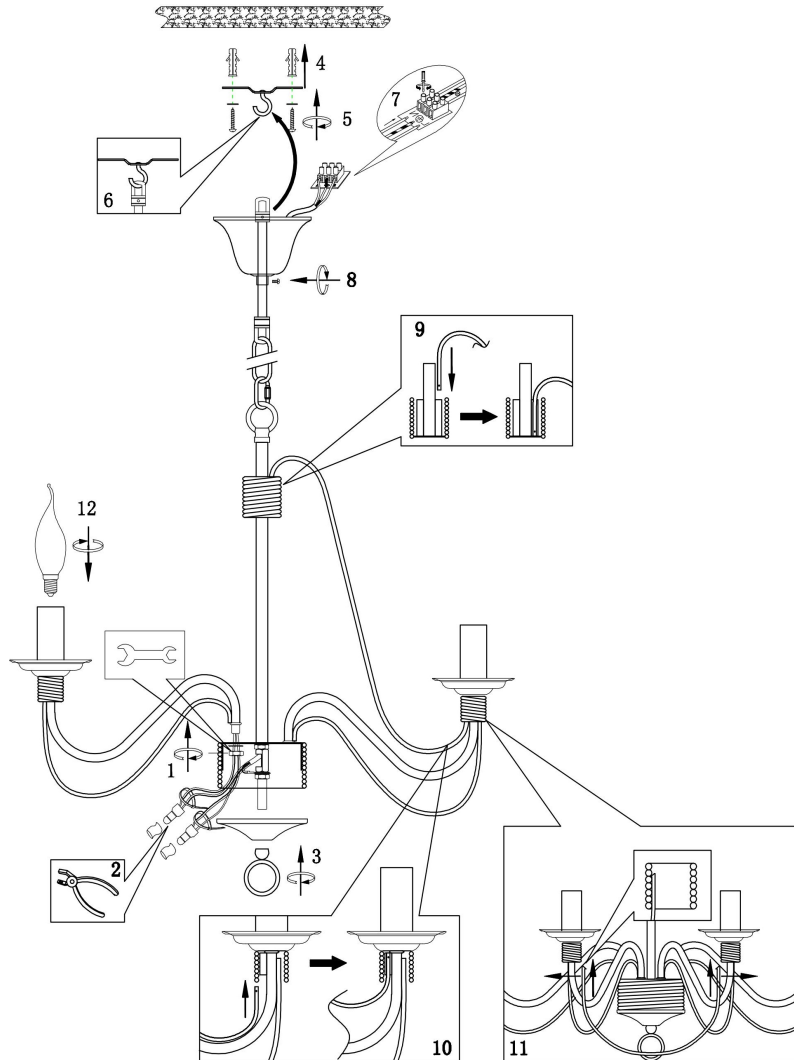

FREYA
TRADITION OF QUALITY

Instruction

FR2046-PL-06-BR

6xE14 60W

Model: FR2046-PL-06-BR
Collection: Classic

Pendant Lamps