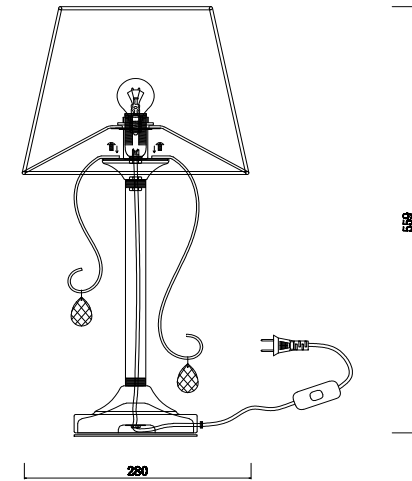

# Instruction

FR2020-TL-01-BZ

1 x E14 (40W)

Table Lamps

Model: FR2020-TL-01-BZ

Series: Simone