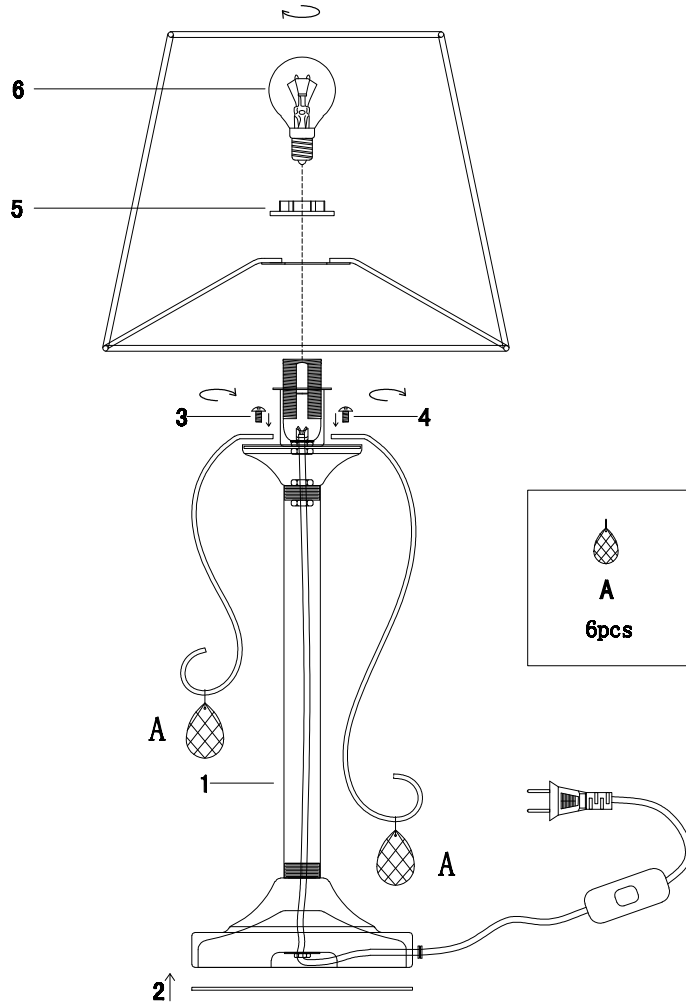

# Instruction

FR2020-TL-01-BZ

1 x E14 (40W)

Table Lamps

Model: FR2020-TL-01-BZ

Series: Simone