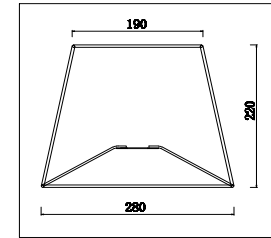

# Instruction

FR2020-TL-01-BZ

1 x E14 (40W)

Table Lamps

Model: FR2020-TL-01-BZ

Series: Simone