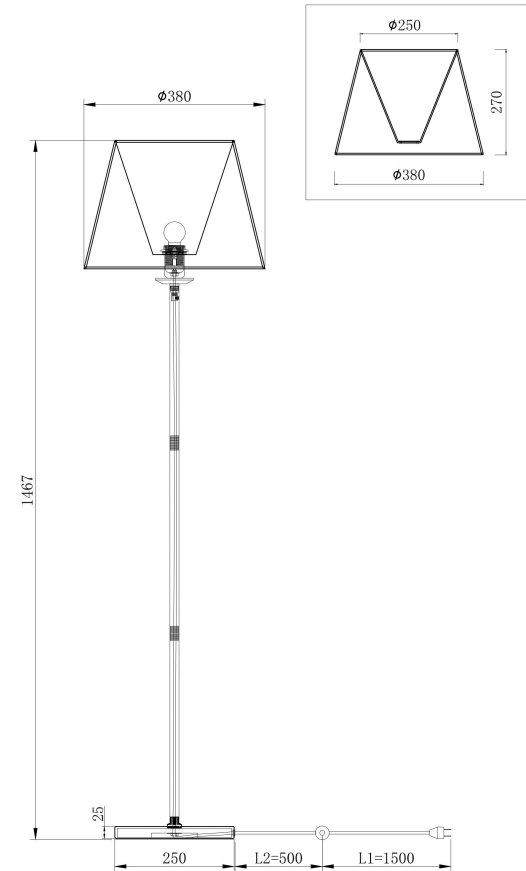

FREYA
TRADITION OF QUALITY

Instruction

FR1006FL-01N

1xE27 40W

Model: FR1006FL-01N

Collection: Crystal

Floor Lamps