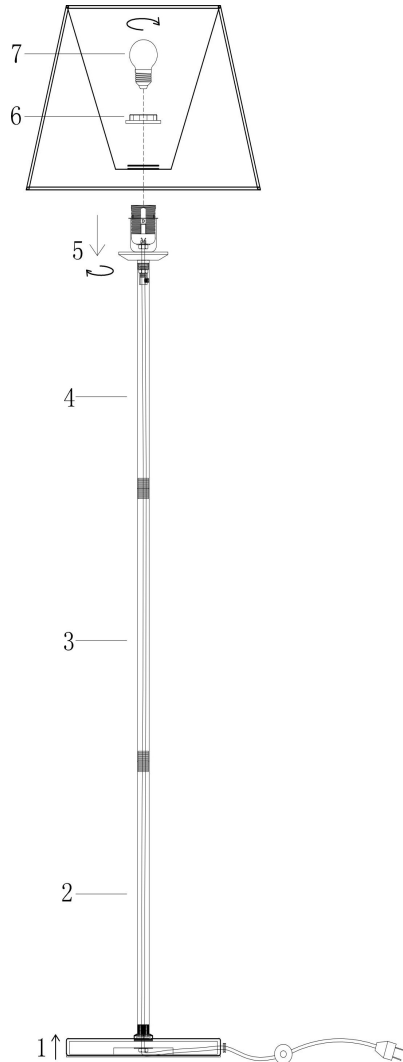

FREYA
TRADITION OF QUALITY

Instruction

FR1006FL-01N

1xE27 40W

Model: FR1006FL-01N

Collection: Crystal

Floor Lamps