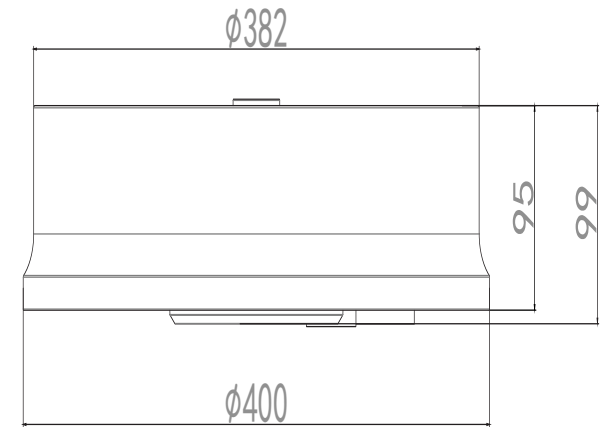

FREYA
TRADITION OF QUALITY

Instruction

FR10011CL-L24W

MAX 24W
2800 Lumen

Model: FR10011CL-L24W
Collection: LED Market

Ceiling Lamps