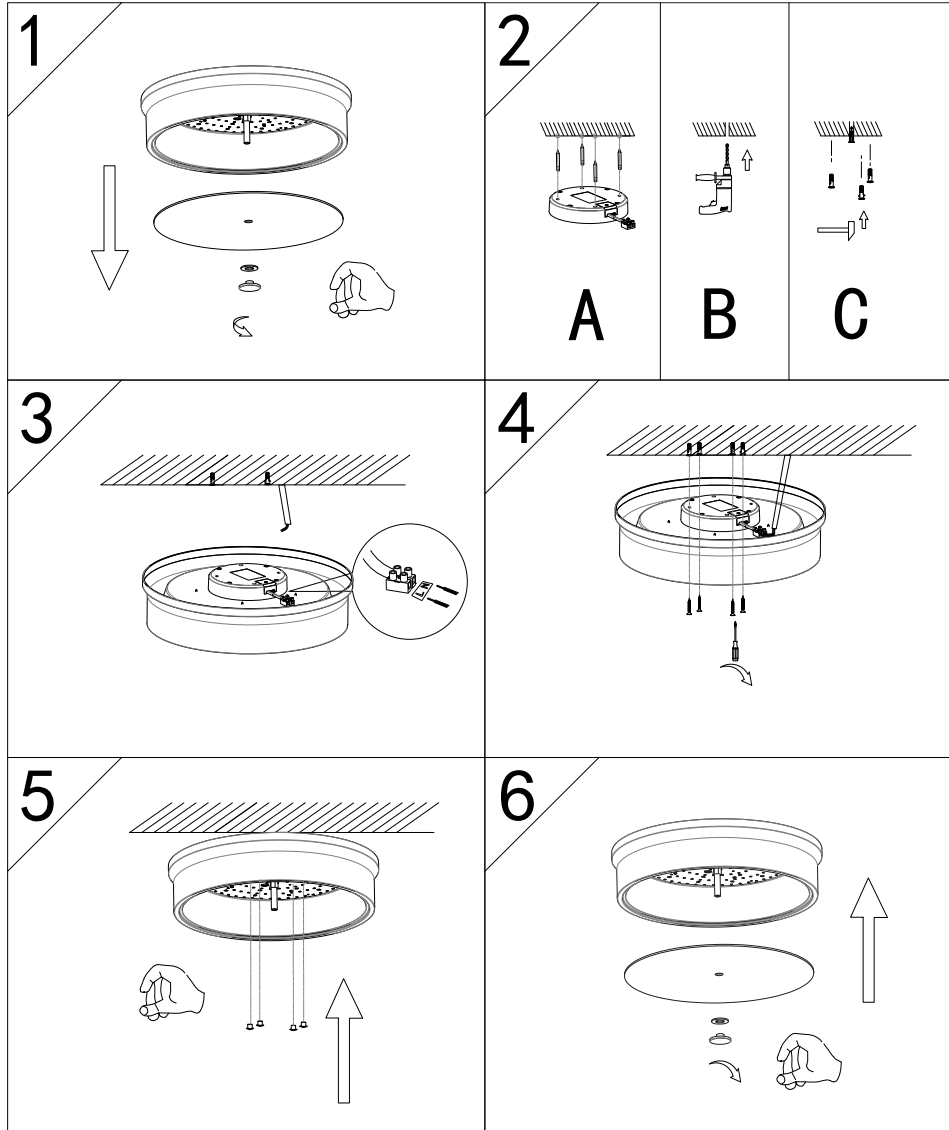

FREYA
TRADITION OF QUALITY

Instruction

FR10011CL-L24W

MAX 24W
2800 Lumen

Model: FR10011CL-L24W
Collection: LED Market

Ceiling Lamps