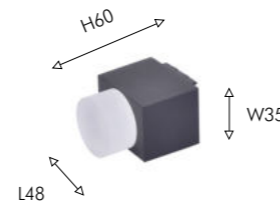

Favourite

BLOWN GLASS

IP20
NEW

DIY

tuya
REMOTE CONTROL

03

04

03
4153-1U