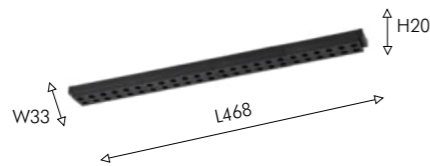

4140-1C

- LED×10W, 42V, 3000-6000K, 670LM, 30°, included IP20
- metal, plastic

01

4139-1C

- LED×10W, 42V, 3000-6000K, 670LM, 30°, included IP20
- metal, plastic

Favourite

02

4139-2C