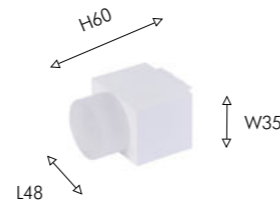

LED×4W, 42V, 3000-6000K, 250LM, 80°, included IP20
metal, plastic

04
4154-1U