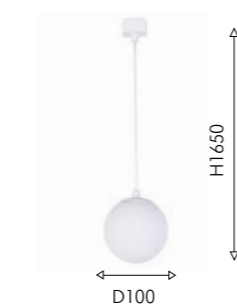

03
4155-1P

LED×6W, 42V, 3000-6000K,
350LM, 120°, included
IP20
metal, plastic, glass