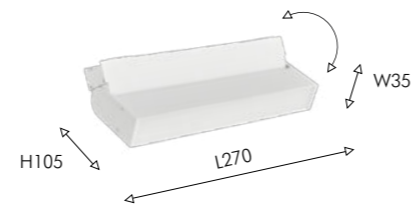

4143-1U

LED×10W, 42V, 3000-6000K,
105°, included
IP20
metal, plastic

черный

белый крил

Favourite

02

4144-1U

LED×10W, 42V, 3000-6000K,
105°, included
IP20
metal, plastic