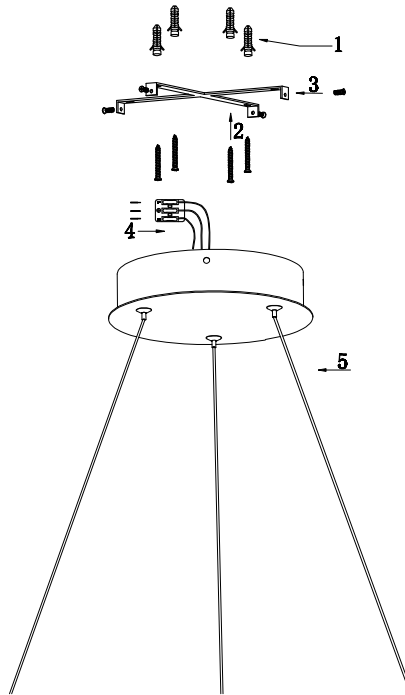

Instruction

MOD058PL-L22W4K

MAX 25W
1500 Lumen

Model: MOD058PL-L22W4K
Collection: Technical
Series: Rim

Pendant Lamps