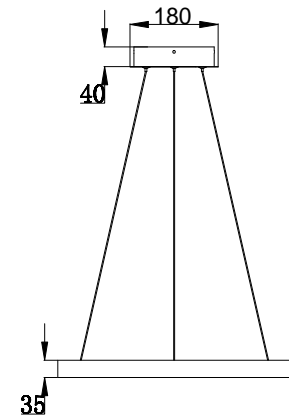

Instruction

MOD058PL-L22W4K

MAX 25W
1500 Lumen

Model: MOD058PL-L22W4K
Collection: Technical
Series: Rim

Pendant Lamps