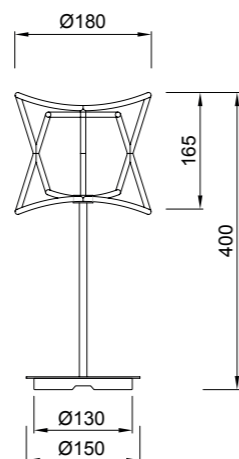

7135 Beige oscuro-Dark beige
LED 2W 3000K 170lm

Touch
switch
2 Step-Dim